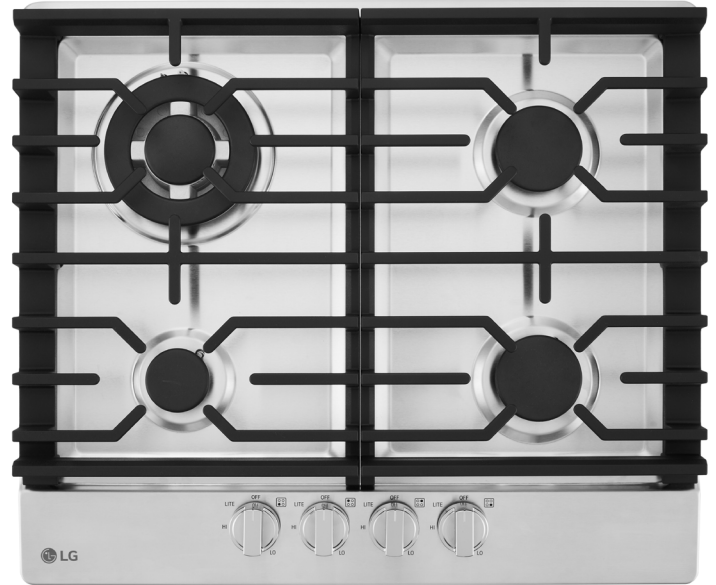

## LG COOKING

# CBGD2414S

## 24" Gas Cooktop

4 Sealed Gas Burners

14K Ultraheat™ Burner

Heavy Duty Cast Iron Grates

### SUMMARY

Type	24" Gas Cooktop
Number of Burners	4
Available Colors	Stainless Steel