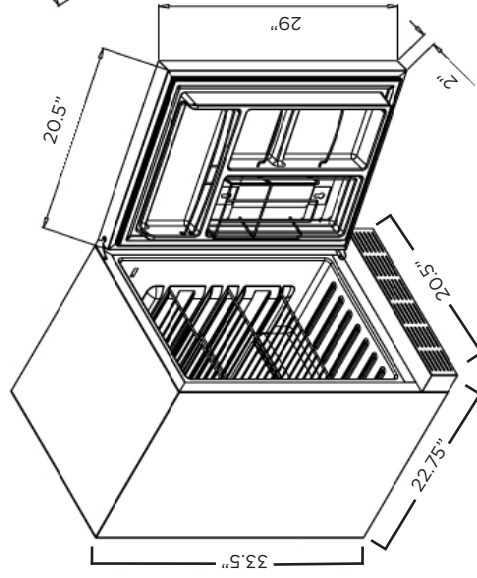

Left or right swing hinge

Three shelf racks and one can dispenser

Condiment trays in door

OPTIONS

- Right or Left hinge swing available at point of purchase
- Adjustable feet and shelves

Overall Dimensions:
33.5"(H) X 20.5"(W) X 22.75"(D)

Cutout Dimensions:
33.63"(H) X 20.75"(W) X 23"(D)

Overall

Cutout