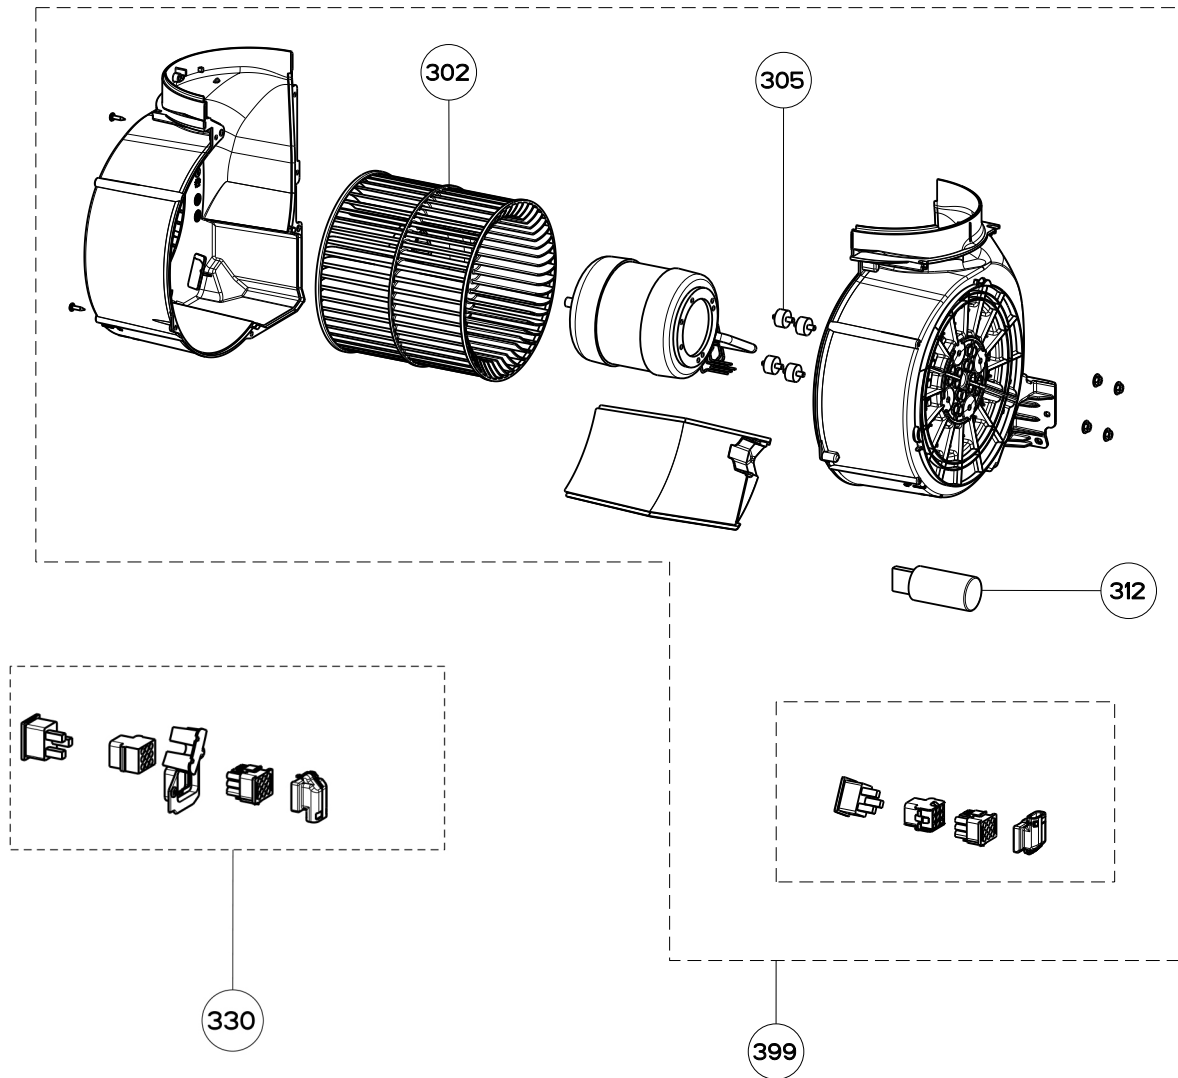

CHLOE (Serial # Starts 8, 9 or A thru G)
body components

	Model Number	CHLO28BK600	CHLO36BK600	CHLO28GR600 (Discontinued)	
Key	Description	28 Black Matte	36 Black Matte	28 Gray Matte	Qty Req.
4	LED Light Bar Panel	133.0465.085	133.0566.241		1
5	Perimetric Panel	133.0465.086	133.0566.242		1
8	Panel Magnets	133.0203.760	133.0203.760	133.0203.760	2
11	Panel Hinges	133.0055.984	133.0055.984	133.0055.984	1
13	Grease Filters	133.0056.291	133.0056.290	133.0056.291	2
14	EMC Filter	133.0312.535	133.0312.535	133.0312.535	1
22	Damper	133.0522.831	133.0522.831	133.0522.831	1
23	Metal Damper Collar	133.0653.126	133.0653.126	133.0653.126	1

CHLOE (Serial # Starts 8, 9 or A thru G)
electric components

	Model Number	CHLO28BK600	CHLO36BK600	CHLO28GR600 (Discontinued)	
Key	Description	28 Black Matte	36 Black Matte	28 Gray Matte	Qty Req.
101	Switch Control Kit	133.0500.334	133.0500.334	133.0500.334	1
107	Ribbon Connector	133.0016.845	133.0016.845	133.0016.845	1
451	Control Board	133.0527.960	133.0527.960	133.0527.960	1
452	Transformer	133.0171.826	133.0171.826	133.0171.826	1

CHLOE (Serial # Starts 8, 9 or A thru G)
motor components

	Model Number	CHLO28BK600	CHLO36BK600	CHLO28GR600 (Discontinued)	
Key	Description	28 Black Matte	36 Black Matte	28 Gray Matte	Qty Req.
302	Impeller Kit	133.0052.799	133.0052.799	133.0052.799	1
305	Rubber Motor Mount	133.0051.604	133.0051.604	133.0051.604	1
312	Capacitor	133.0060.648	133.0060.648	133.0060.648	1
330	Molex (only)	133.0052.380	133.0052.380	133.0052.380	1
399	Motor Kit	133.0052.798	133.0052.798	133.0052.798	1