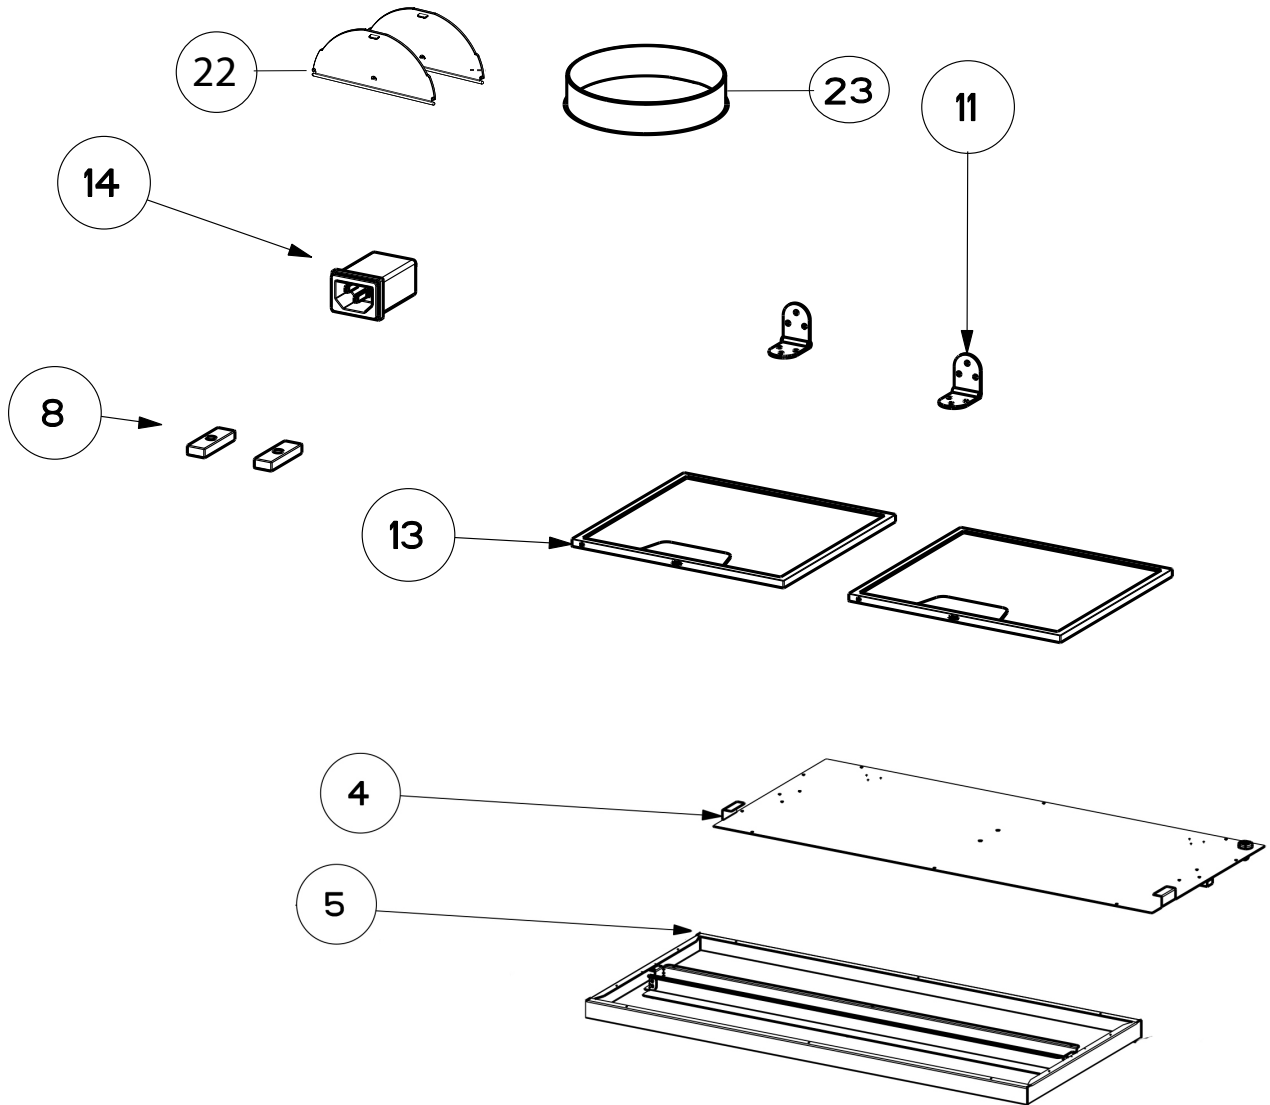

CHLOE (Serial # Starts 8, 9 or A thru G)
body components

	Model Number	CHLO28BK600	CHLO36BK600	CHLO28GR600 (Discontinued)	
Key	Description	28 Black Matte	36 Black Matte	28 Gray Matte	Qty Req.
4	LED Light Bar Panel	133.0465.085	133.0566.241		1
5	Perimetric Panel	133.0465.086	133.0566.242		1
8	Panel Magnets	133.0203.760	133.0203.760	133.0203.760	2
11	Panel Hinges	133.0055.984	133.0055.984	133.0055.984	1
13	Grease Filters	133.0056.291	133.0056.290	133.0056.291	2
14	EMC Filter	133.0312.535	133.0312.535	133.0312.535	1
22	Damper	133.0522.831	133.0522.831	133.0522.831	1
23	Metal Damper Collar	133.0653.126	133.0653.126	133.0653.126	1

CHLOE (Serial # Starts 8, 9 or A thru G)
electric components

	Model Number	CHLO28BK600	CHLO36BK600	CHLO28GR600 (Discontinued)	
Key	Description	28 Black Matte	36 Black Matte	28 Gray Matte	Qty Req.
101	Switch Control Kit	133.0500.334	133.0500.334	133.0500.334	1
107	Ribbon Connector	133.0016.845	133.0016.845	133.0016.845	1
451	Control Board	133.0527.960	133.0527.960	133.0527.960	1
452	Transformer	133.0171.826	133.0171.826	133.0171.826	1

CHLOE (Serial # Starts 8, 9 or A thru G)
motor components

	Model Number	CHLO28BK600	CHLO36BK600	CHLO28GR600 (Discontinued)	
Key	Description	28 Black Matte	36 Black Matte	28 Gray Matte	Qty Req.
302	Impeller Kit	133.0052.799	133.0052.799	133.0052.799	1
305	Rubber Motor Mount	133.0051.604	133.0051.604	133.0051.604	1
312	Capacitor	133.0060.648	133.0060.648	133.0060.648	1
330	Molex (only)	133.0052.380	133.0052.380	133.0052.380	1
399	Motor Kit	133.0052.798	133.0052.798	133.0052.798	1