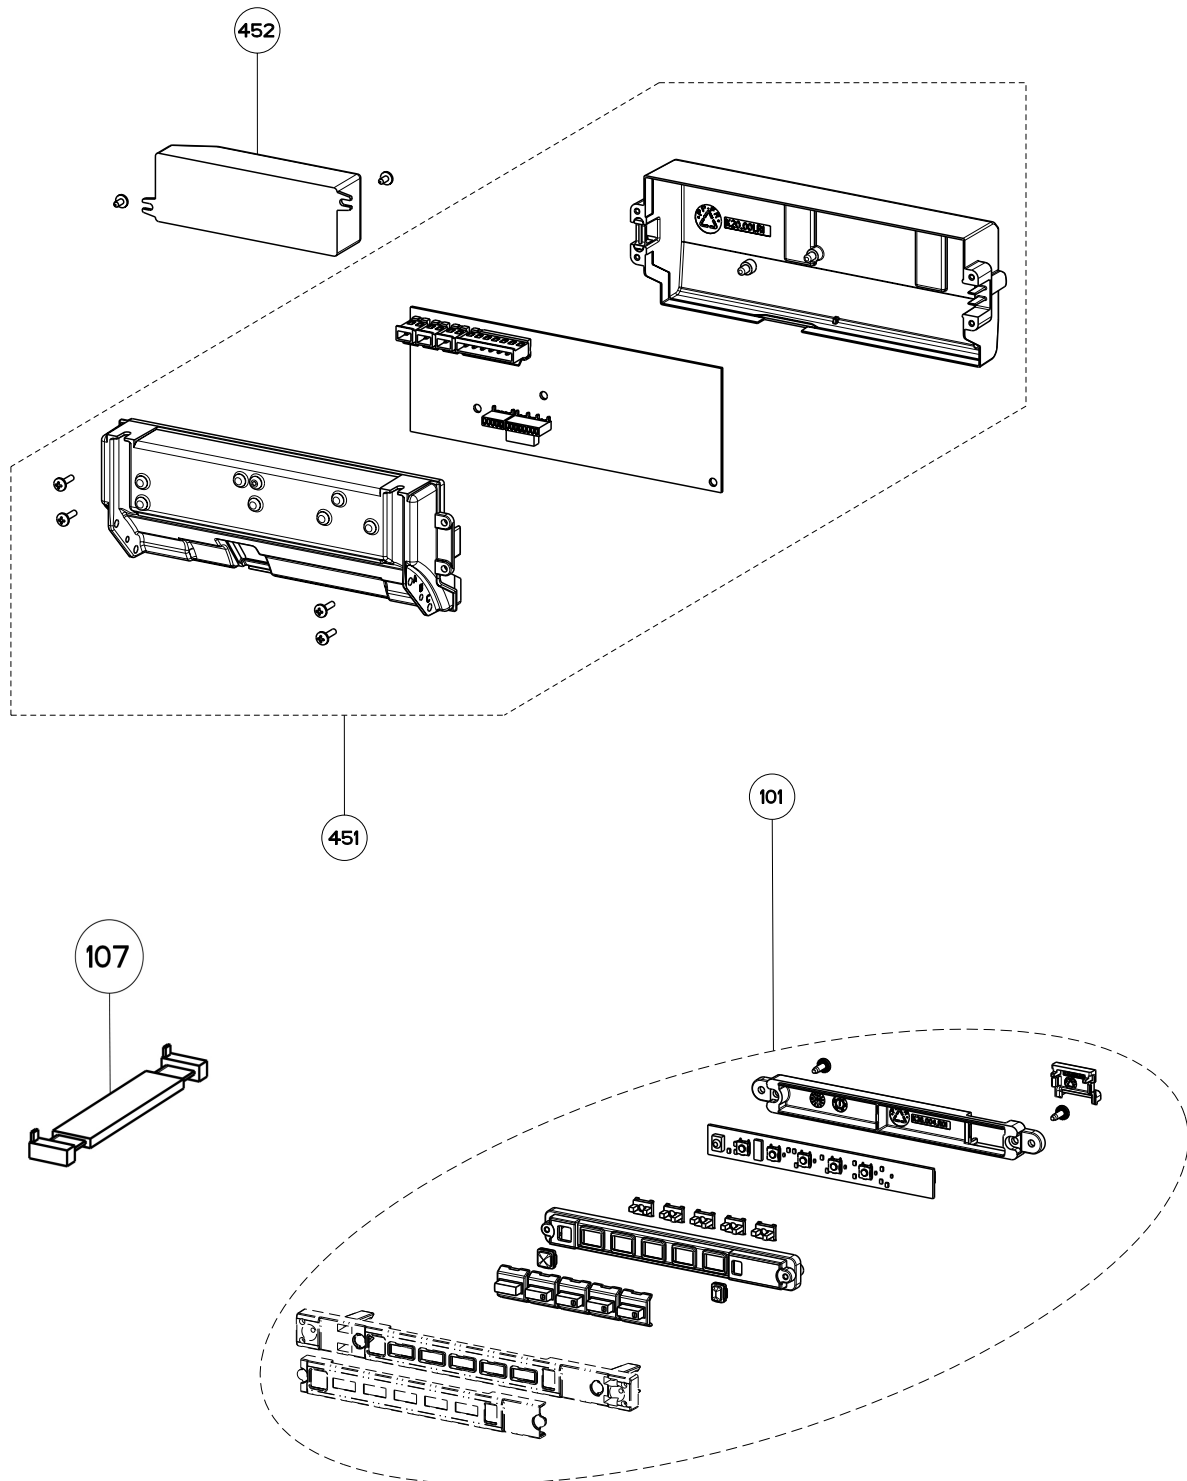

CHLOE (Serial # Starts 8, 9 or A thru G)
body components

	Model Number	CHLO28BK600	CHLO36BK600	CHLO28GR600 (Discontinued)	
Key	Description	28 Black Matte	36 Black Matte	28 Gray Matte	Qty Req.
4	LED Light Bar Panel	133.0465.085	133.0566.241		1
5	Perimetric Panel	133.0465.086	133.0566.242		1
8	Panel Magnets	133.0203.760	133.0203.760	133.0203.760	2
11	Panel Hinges	133.0055.984	133.0055.984	133.0055.984	1
13	Grease Filters	133.0056.291	133.0056.290	133.0056.291	2
14	EMC Filter	133.0312.535	133.0312.535	133.0312.535	1
22	Damper	133.0522.831	133.0522.831	133.0522.831	1
23	Metal Damper Collar	133.0653.126	133.0653.126	133.0653.126	1

CHLOE (Serial # Starts 8, 9 or A thru G)
electric components

	Model Number	CHLO28BK600	CHLO36BK600	CHLO28GR600 (Discontinued)	
Key	Description	28 Black Matte	36 Black Matte	28 Gray Matte	Qty Req.
101	Switch Control Kit	133.0500.334	133.0500.334	133.0500.334	1
107	Ribbon Connector	133.0016.845	133.0016.845	133.0016.845	1
451	Control Board	133.0527.960	133.0527.960	133.0527.960	1
452	Transformer	133.0171.826	133.0171.826	133.0171.826	1

CHLOE (Serial # Starts 8, 9 or A thru G)
motor components

	Model Number	CHLO28BK600	CHLO36BK600	CHLO28GR600 (Discontinued)	
Key	Description	28 Black Matte	36 Black Matte	28 Gray Matte	Qty Req.
302	Impeller Kit	133.0052.799	133.0052.799	133.0052.799	1
305	Rubber Motor Mount	133.0051.604	133.0051.604	133.0051.604	1
312	Capacitor	133.0060.648	133.0060.648	133.0060.648	1
330	Molex (only)	133.0052.380	133.0052.380	133.0052.380	1
399	Motor Kit	133.0052.798	133.0052.798	133.0052.798	1