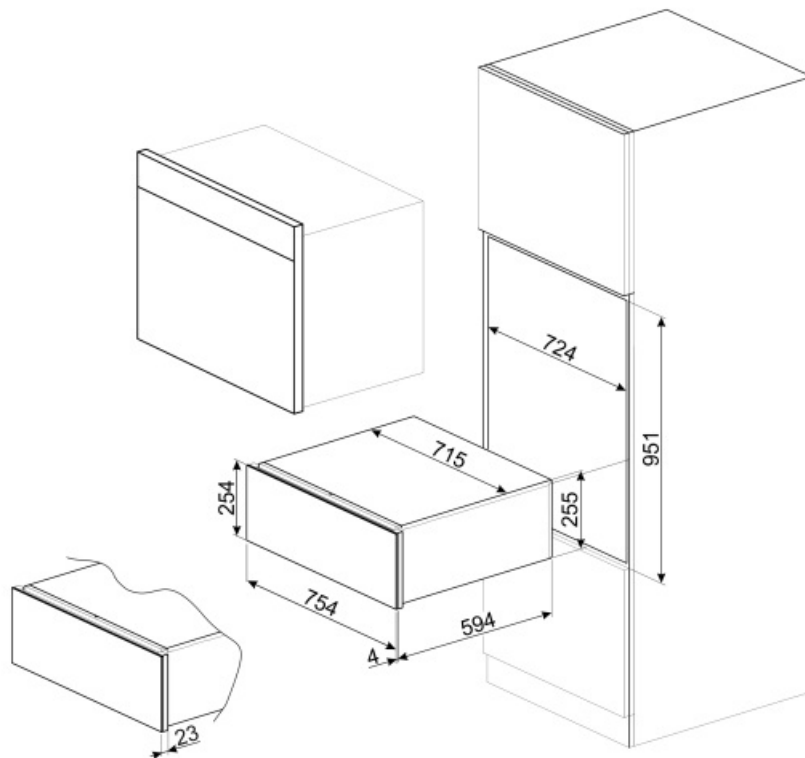

CPRU130S

Product family **Drawer**
 Commercial height **26 cm**
 Type **Warming drawer**

Aesthetic

Aesthetics	Linea	Front panel	Full-glass
Color	Silver	Handle	Linea
Finishing	Silver	Logo	Silkscreened
Material	Glass	Logo position	Inside
Glass	Stopsol		

Technical Features

Opening mechanism	With handle	Capacity	56 l
Base material	Stainless steel	Type of heating	Fan-assisted
Max weight allowance	15 kg	Included accessories	Rack, Silicone antislip mat

Maximum drawer loading weight 235 kg

Electrical Connection

Plug	(B) USA 120V	Voltage	115 V
Nominal power	800 W	Frequency (Hz)	60 Hz
Current	7 A		

Logistic Information

Width	28 1/8 "	Height	10 1/16 "
Depth	24 7/16 "		

Benefit (TT)

Steel base

Presence of non-slip silicone mat; removable and useful for placing dishes without them slipping, to avoid soiling the base of the drawer and to prevent scratches.