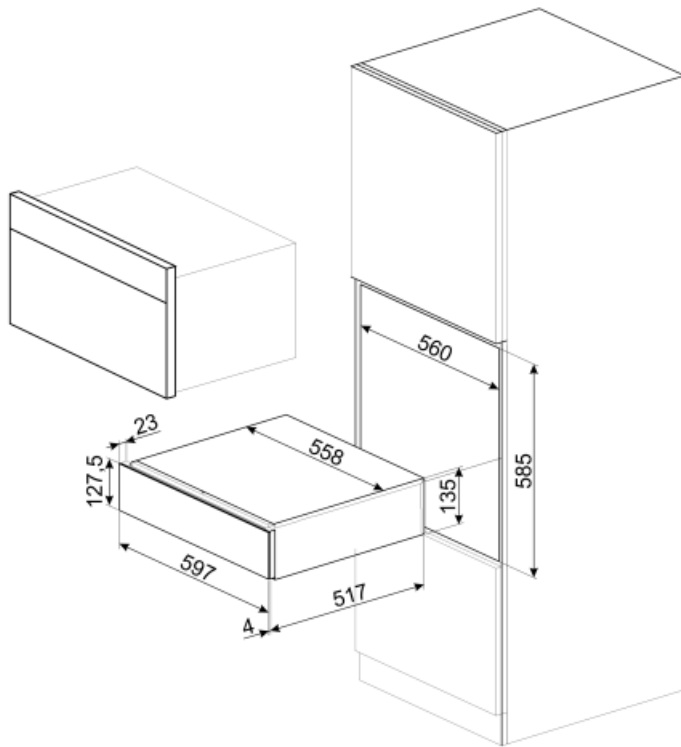

CPS315X

Product family	Drawer
Commercial height	14 cm
Type	Sommelier

Aesthetic

Aesthetics	Classic	Stainless steel type	Brushed
Color	Stainless steel	Logo	Embossed
Finishing	Fingerprint-proof	Logo position	External
Material	Stainless steel		

Technical Features

Opening mechanism	Push-pull	Maximum drawer loading weight	85 kg
Base material	Stainless steel	Included accessories	Slavonic durmast wood interior, Wine pump, 2 corks, Sparkling wines cork, Cork to pour wine, Anti-drip cork, Steel cork for sparkling wines, Champagne pliers, Sommelier corkscrew, Red wines cork, Wine thermometer with slipcase, Wine funnel with wooden handle
Max weight allowance	15 kg		

Logistic Information

Width	23 1/2 "	Height	5 5/16 "
Depth	21 3/16 "		

Benefit (TT)

Push-pull door opening

With a simple push, the drawer opens and then closes again by pushing it back.