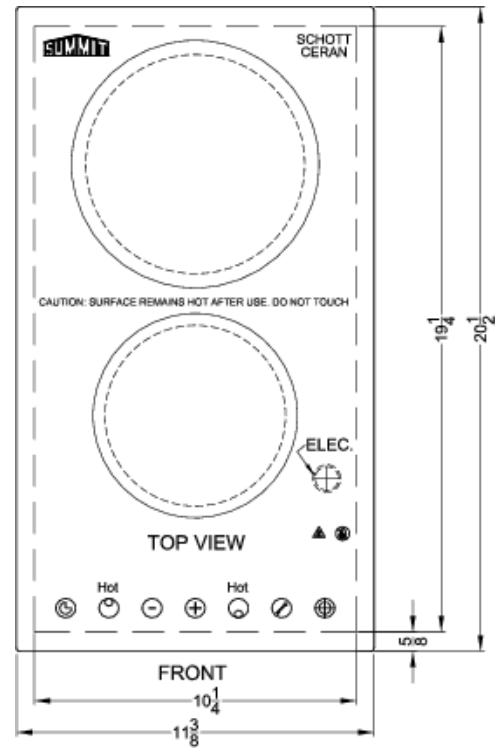

Smooth ceramic glass surface made with jet black Schott glass offers a modern look that's easy to clean

Product Features:

Schott glass surface	Easy cleanup and elegant style on a smooth ceramic glass surface in a jet black finish
Large 1800W burner	Rear 7" burner offers 1800W for faster heating of larger cooking vessels
Standard 1200W burner	Front burner is 5.5" in diameter to meet most cooking needs
Digital touch controls	Easy operation with a digital control panel and digital display
9 power levels	Select and adjust your heating levels at the touch of a button
Residual heat indicator lights	Each burner includes a residual heat indicator to warn users if the surface is still too hot to touch
Designed for built-in installation	Fits counter cutout sizes that are 10.75" wide by 19.9" deep
ADA compliant design	Upfront controls meet ADA guidelines for easier accessibility
Timer	Allows you to program either burner to heat at a specified level for up to 99 minutes

CR2B23T3B Specifications:

Overview	
Nominal Height	2.0" (5 cm)
Height of Cabinet	2.0" (5 cm)
Nominal Width	12.0" (30 cm)
Width	11.38" (29 cm)
Nominal Depth	21.0" (53 cm)
Depth	20.5" (52 cm)
Cabinet	Black
US Electrical Safety	ETL
Canadian Electrical Safety	ETL-C
Amps	15.0
Voltage/Frequency	230 V AC/60 Hz
Weight	10.0 lbs. (5 kg)
Parts & Labor Warranty	1 Year
UPC	761101053295
Electric Cooktop	
Heating Type	Radiant
Surface	Glass
Element Type	Glasstop
Number of Elements	2
Controls	Digital
Cooking Timer	Yes
Countertop Cutout Height	5.9" (15 cm)
Countertop Cutout Width	10.75" (27 cm)
Countertop Cutout Depth	19.9" (51 cm)
Power Source	230V
Element #1 Size	7.0" (18 cm)
Element #1 Wattage	1800.0
Element #2 Size	5.5" (14 cm)
Element #2 Wattage	1200.0
Power Cord Included	No
Auto Shutoff Time	2 Hours