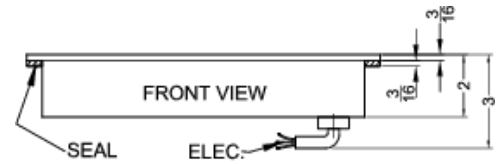

Smooth ceramic glass surface made with jet black Schott glass offers a modern look that's easy to clean

Product Features:

Schott glass surface	Easy cleanup and elegant style on a smooth ceramic glass surface in a jet black finish
Large 1800W burner	Rear 7" burner offers 1800W for faster heating of larger cooking vessels
Standard 1200W burner	Front burner is 5.5" in diameter to meet most cooking needs
Digital touch controls	Easy operation with a digital control panel and digital display
9 power levels	Select and adjust your heating levels at the touch of a button
Residual heat indicator lights	Each burner includes a residual heat indicator to warn users if the surface is still too hot to touch
Designed for built-in installation	Fits counter cutout sizes that are 10.75" wide by 19.9" deep
ADA compliant design	Upfront controls meet ADA guidelines for easier accessibility
Timer	Allows you to program either burner to heat at a specified level for up to 99 minutes

CR2B23T3B Specifications:

Overview	
Nominal Height	2.0" (5 cm)
Height of Cabinet	2.0" (5 cm)
Nominal Width	12.0" (30 cm)
Width	11.38" (29 cm)
Nominal Depth	21.0" (53 cm)
Depth	20.5" (52 cm)
Cabinet	Black
US Electrical Safety	ETL
Canadian Electrical Safety	ETL-C
Amps	15.0
Voltage/Frequency	230 V AC/60 Hz
Weight	10.0 lbs. (5 kg)
Parts & Labor Warranty	1 Year
UPC	761101053295
Electric Cooktop	
Heating Type	Radiant
Surface	Glass
Element Type	Glasstop
Number of Elements	2
Controls	Digital
Cooking Timer	Yes
Countertop Cutout Height	5.9" (15 cm)
Countertop Cutout Width	10.75" (27 cm)
Countertop Cutout Depth	19.9" (51 cm)
Power Source	230V
Element #1 Size	7.0" (18 cm)
Element #1 Wattage	1800.0
Element #2 Size	5.5" (14 cm)
Element #2 Wattage	1200.0
Power Cord Included	No
Auto Shutoff Time	2 Hours