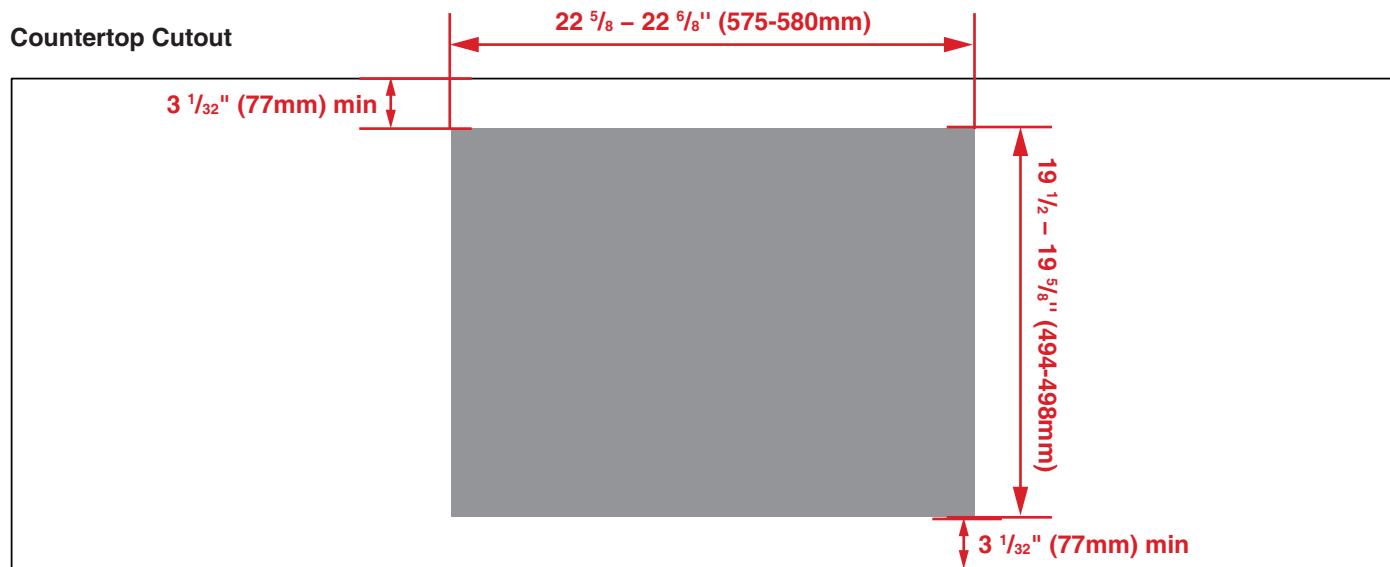

GENERAL	
Size	Size 24"
Finish	Frameless Black Glass
Control Type	Control Type Side Knob Control
Fuel Type	Electric
Control Type	Side Knob Control
FEATURES & PERFORMANCE	
Zone Configuration	4 Vitroceramic
Front Left (Standard / Boost)	7" - 1800 W
Rear Left (Standard / Max. Boost)	5.5" - 1200 W
Front Right (Standard / Max. Boost)	5.5" - 1200 W
Rear Right (Standard / Max. Boost)	7" - 1800 W
Residual Heat Indicators	Yes
POWER / RATINGS	
Total Power Consumption	6,000 W
Volts / Frequency	120/240 V, 60 Hz
Min. Circuit Breaker Size	25 A
Electrical Connection	Flexible Conduit, 3-Wire or 4-Wire
DIMENSIONS & WEIGHT	
Product (H x W x D) (in)	2 1/8" x 24 1/8" x 21"
Required Cutout Size (W x D) (in)	22 5/8" - 22 9/8" x 19 1/2" - 19 5/8" in.
Product Weight (lbs)	26 lbs

Top

Side – Side View

Front – Side View

Countertop Cutout

NOTE TO THE INSTALLER: All height, width and depth dimensions are shown in inches (as well as metric). Beko US Inc. reserves the absolute and unrestricted right to change product materials and specifications, at any time, without notice. Please visit our website www.beko.us or call 888 352 2356 to verify the latest specifications with final dimensional data and other details prior to installation and making a cutout. Applicable product limited warranty information may be found in accompanying product materials or you may contact your account manager for further details. Proper installation is the responsibility of the installer. Product failure due to improper installation is not covered under the Limited Warranty.