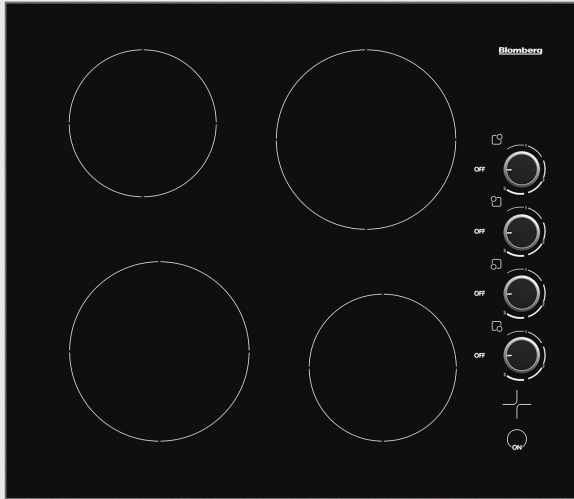

24" Knob Control Electric Cooktop

CTE24402

FEATURES

- Six Cooking Levels per Zone
- Four Vitroceramic Cooking Zones
- Two x 1800W - 7"
- Two x 1200W - 5.5"
- On/off Indicator
- Easy cleaning
- Residual Heat Indicator

GENERAL	
Size	Size 24"
Finish	Frameless Black Glass
Control Type	Control Type Side Knob Control
Fuel Type	Electric
Control Type	Side Knob Control
FEATURES & PERFORMANCE	
Zone Configuration	4 Vitroceramic
Front Left (Standard / Boost)	7" - 1800 W
Rear Left (Standard / Max. Boost)	5.5" - 1200 W
Front Right (Standard / Max. Boost)	5.5" - 1200 W
Rear Right (Standard / Max. Boost)	7" - 1800 W
Residual Heat Indicators	Yes
POWER / RATINGS	
Total Power Consumption	6,000 W
Volts / Frequency	120/240 V, 60 Hz
Min. Circuit Breaker Size	25 A
Electrical Connection	Flexible Conduit, 3-Wire or 4-Wire
DIMENSIONS & WEIGHT	
Product (H x W x D) (in)	2 1/8" x 24 1/8" x 21"
Required Cutout Size (W x D) (in)	22 5/8" - 22 9/8" x 19 1/2" - 19 5/8" in.
Product Weight (lbs)	26 lbs