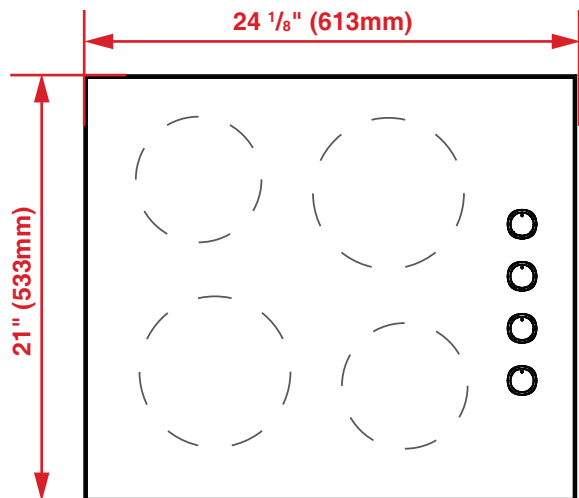

24" Knob Control Electric Cooktop

CTE24402

FEATURES

- Six Cooking Levels per Zone
- Four Vitroceramic Cooking Zones
- Two x 1800W - 7"
- Two x 1200W - 5.5"
- On/off Indicator
- Easy cleaning
- Residual Heat Indicator

GENERAL	
Size	Size 24"
Finish	Frameless Black Glass
Control Type	Control Type Side Knob Control
Fuel Type	Electric
Control Type	Side Knob Control
FEATURES & PERFORMANCE	
Zone Configuration	4 Vitroceramic
Front Left (Standard / Boost)	7" - 1800 W
Rear Left (Standard / Max. Boost)	5.5" - 1200 W
Front Right (Standard / Max. Boost)	5.5" - 1200 W
Rear Right (Standard / Max. Boost)	7" - 1800 W
Residual Heat Indicators	Yes
POWER / RATINGS	
Total Power Consumption	6,000 W
Volts / Frequency	120/240 V, 60 Hz
Min. Circuit Breaker Size	25 A
Electrical Connection	Flexible Conduit, 3-Wire or 4-Wire
DIMENSIONS & WEIGHT	
Product (H x W x D) (in)	2 1/8" x 24 1/8" x 21"
Required Cutout Size (W x D) (in)	22 5/8" - 22 9/8" x 19 1/2" - 19 5/8" in.
Product Weight (lbs)	26 lbs

Top

Side – Side View

Front – Side View

Countertop Cutout

NOTE TO THE INSTALLER: All height, width and depth dimensions are shown in inches (as well as metric). Beko US Inc. reserves the absolute and unrestricted right to change product materials and specifications, at any time, without notice. Please visit our website www.beko.us or call 888 352 2356 to verify the latest specifications with final dimensional data and other details prior to installation and making a cutout. Applicable product limited warranty information may be found in accompanying product materials or you may contact your account manager for further details. Proper installation is the responsibility of the installer. Product failure due to improper installation is not covered under the Limited Warranty.