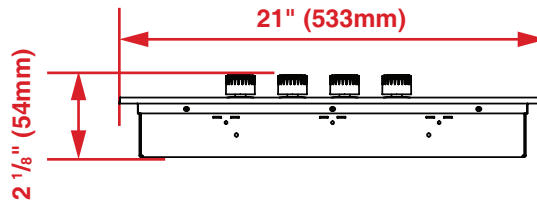

24" Knob Control Electric Cooktop

CTE24402

FEATURES

- Six Cooking Levels per Zone
- Four Vitroceramic Cooking Zones
- Two x 1800W - 7"
- Two x 1200W - 5.5"
- On/off Indicator
- Easy cleaning
- Residual Heat Indicator

GENERAL	
Size	Size 24"
Finish	Frameless Black Glass
Control Type	Control Type Side Knob Control
Fuel Type	Electric
Control Type	Side Knob Control
FEATURES & PERFORMANCE	
Zone Configuration	4 Vitroceramic
Front Left (Standard / Boost)	7" - 1800 W
Rear Left (Standard / Max. Boost)	5.5" - 1200 W
Front Right (Standard / Max. Boost)	5.5" - 1200 W
Rear Right (Standard / Max. Boost)	7" - 1800 W
Residual Heat Indicators	Yes
POWER / RATINGS	
Total Power Consumption	6,000 W
Volts / Frequency	120/240 V, 60 Hz
Min. Circuit Breaker Size	25 A
Electrical Connection	Flexible Conduit, 3-Wire or 4-Wire
DIMENSIONS & WEIGHT	
Product (H x W x D) (in)	2 1/8" x 24 1/8" x 21"
Required Cutout Size (W x D) (in)	22 5/8" - 22 9/8" x 19 1/2" - 19 5/8" in.
Product Weight (lbs)	26 lbs

Top

Side – Side View

Front – Side View

Countertop Cutout

NOTE TO THE INSTALLER: All height, width and depth dimensions are shown in inches (as well as metric). Beko US Inc. reserves the absolute and unrestricted right to change product materials and specifications, at any time, without notice. Please visit our website www.beko.us or call 888 352 2356 to verify the latest specifications with final dimensional data and other details prior to installation and making a cutout. Applicable product limited warranty information may be found in accompanying product materials or you may contact your account manager for further details. Proper installation is the responsibility of the installer. Product failure due to improper installation is not covered under the Limited Warranty.