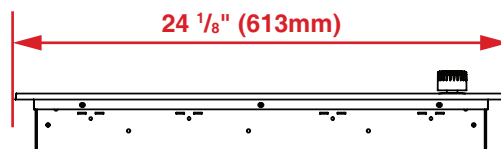

GENERAL	
Size	Size 24"
Finish	Frameless Black Glass
Control Type	Control Type Side Knob Control
Fuel Type	Electric
Control Type	Side Knob Control
FEATURES & PERFORMANCE	
Zone Configuration	4 Vitroceramic
Front Left (Standard / Boost)	7" - 1800 W
Rear Left (Standard / Max. Boost)	5.5" - 1200 W
Front Right (Standard / Max. Boost)	5.5" - 1200 W
Rear Right (Standard / Max. Boost)	7" - 1800 W
Residual Heat Indicators	Yes
POWER / RATINGS	
Total Power Consumption	6,000 W
Volts / Frequency	120/240 V, 60 Hz
Min. Circuit Breaker Size	25 A
Electrical Connection	Flexible Conduit, 3-Wire or 4-Wire
DIMENSIONS & WEIGHT	
Product (H x W x D) (in)	2 1/8" x 24 1/8" x 21"
Required Cutout Size (W x D) (in)	22 5/8" - 22 9/8" x 19 1/2" - 19 5/8" in.
Product Weight (lbs)	26 lbs

Top

Side – Side View

Front – Side View

Countertop Cutout

NOTE TO THE INSTALLER: All height, width and depth dimensions are shown in inches (as well as metric). Beko US Inc. reserves the absolute and unrestricted right to change product materials and specifications, at any time, without notice. Please visit our website www.beko.us or call 888 352 2356 to verify the latest specifications with final dimensional data and other details prior to installation and making a cutout. Applicable product limited warranty information may be found in accompanying product materials or you may contact your account manager for further details. Proper installation is the responsibility of the installer. Product failure due to improper installation is not covered under the Limited Warranty.