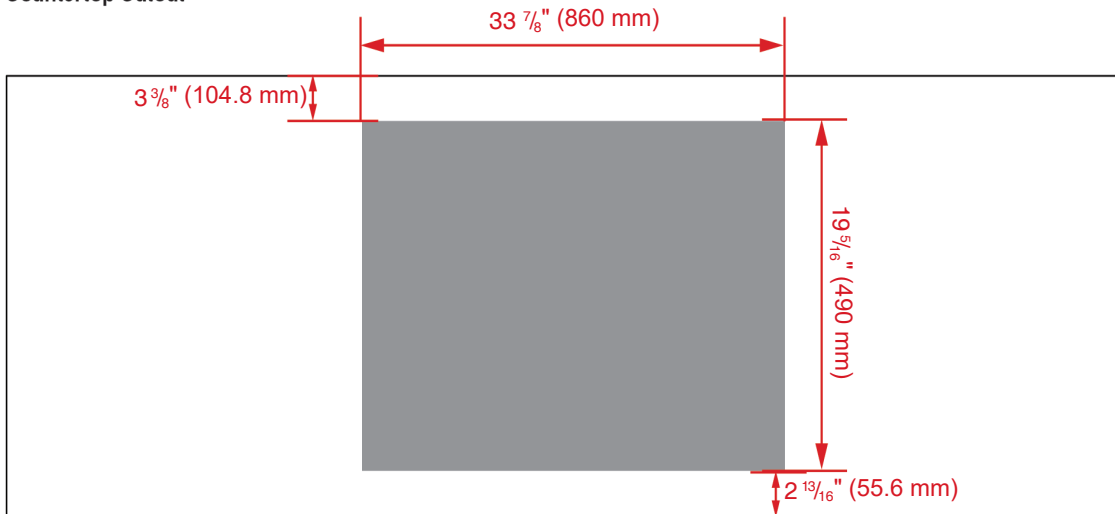

Countertop Cutout

NOTE TO THE INSTALLER: All height, width and depth dimensions are shown in inches (as well as metric). Beko US Inc. reserves the absolute and unrestricted right to change product materials and specifications, at any time, without notice. Please visit our website www.blombergappliances.com or call 888-352-2356 to verify the latest specifications with final dimensional data and other details prior to installation and making a cutout. Applicable product limited warranty information may be found in accompanying product materials or you may contact your account manager for further details. Proper installation is the responsibility of the installer. Product failure due to improper installation is not covered under the Limited Warranty.