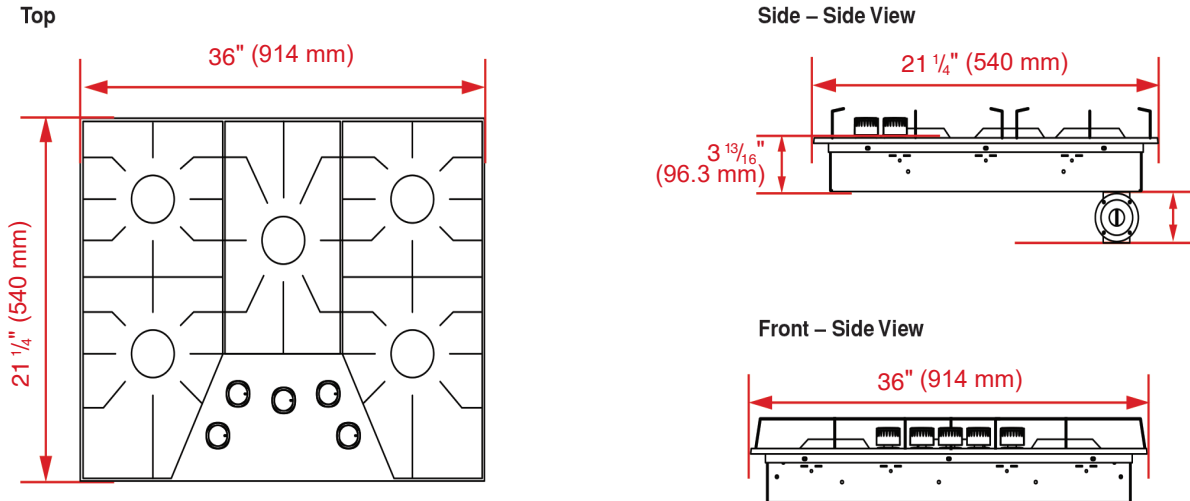

36" Gas Cooktop

CTG36500SS

Dimensions and Installation