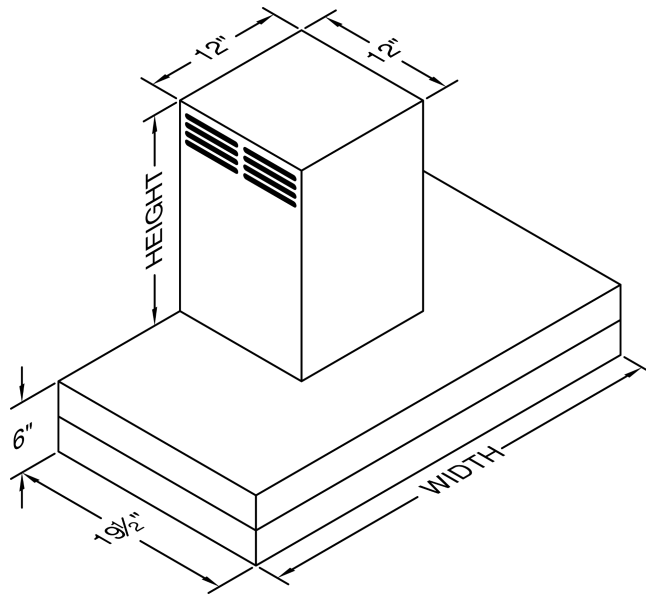

**Model Number: CWEAH6-K36**

Special Notes: LED GU10 lighting. This model is not available with heat lamps. Shown with ARS duct cover (sold separately). ARS duct covers are available in 7', 8', & 9' ceiling sizes.

<b>WIDTH:</b>	36"
<b>DEPTH:</b>	19 1/2"
<b>HEIGHT:</b>	6"
<b>CFM:</b>	n/a
<b>SONES:</b>	n/a
<b>AMPS:</b>	3.5
<b># LIGHTS:</b>	2

**CONNECTION DIAGRAM**

(Top View)

(Front View)

**REC. MOUNTING HEIGHT\***

\* Exceeding recommended mounting height may compromise performance.

**ELECTRICAL/MECHANICAL SPECIFICATIONS FOR BLOWER UNIT**

MODEL	VOLTS	AMPS+	HZ	RPM	CFM SP@0.0"	EQUIV CFM\$	CFM SP@0.1"	CFM SP@0.2"	CFM SP@0.3"	MIN. ROUND DUCT SIZE	SONES#
K250 (ARS)	115	3.5	60	1550	n/a	n/a	n/a	n/a	n/a	n/a	n/a

+ This model is equipped with LED GU10 lighting: (2 lights: 30" - 41", 3 lights: 42" - 48").