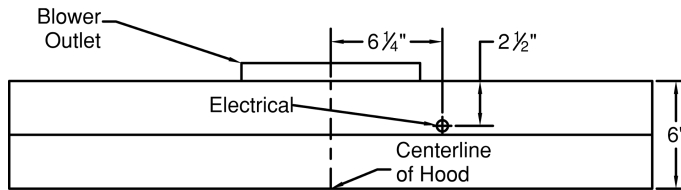

**Model Number: CWEAH6-K36**

Special Notes: LED GU10 lighting. This model is not available with heat lamps. Shown with ARS duct cover (sold separately). ARS duct covers are available in 7', 8', & 9' ceiling sizes.

<b>WIDTH:</b>	36"
<b>DEPTH:</b>	19 1/2"
<b>HEIGHT:</b>	6"
<b>CFM:</b>	n/a
<b>SONES:</b>	n/a
<b>AMPS:</b>	3.5
<b># LIGHTS:</b>	2

**CONNECTION DIAGRAM**

(Top View)

(Front View)

**REC. MOUNTING HEIGHT\***

\* Exceeding recommended mounting height may compromise performance.