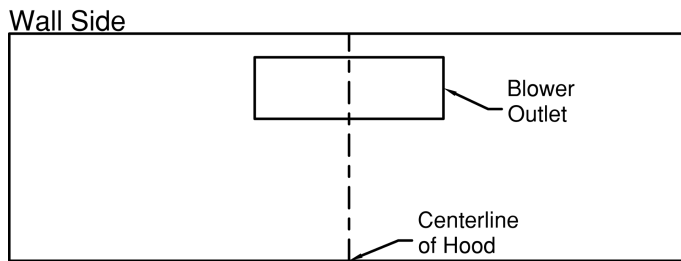

**Model Number: CWEAH6-K36**

Special Notes: LED GU10 lighting. This model is not available with heat lamps. Shown with ARS duct cover (sold separately). ARS duct covers are available in 7', 8', & 9' ceiling sizes.

<b>WIDTH:</b>	36"
<b>DEPTH:</b>	19 1/2"
<b>HEIGHT:</b>	6"
<b>CFM:</b>	n/a
<b>SONES:</b>	n/a
<b>AMPS:</b>	3.5
<b># LIGHTS:</b>	2

**CONNECTION DIAGRAM**

(Top View)

(Front View)

**REC. MOUNTING HEIGHT\***

\* Exceeding recommended mounting height may compromise performance.