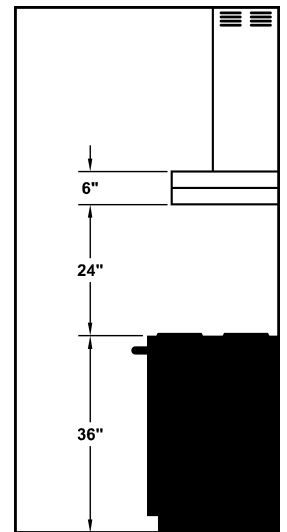

**Model Number: CWEAH6-K36**

Special Notes: LED GU10 lighting. This model is not available with heat lamps. Shown with ARS duct cover (sold separately). ARS duct covers are available in 7', 8', & 9' ceiling sizes.

<b>WIDTH:</b>	36"
<b>DEPTH:</b>	19 1/2"
<b>HEIGHT:</b>	6"
<b>CFM:</b>	n/a
<b>SONES:</b>	n/a
<b>AMPS:</b>	3.5
<b># LIGHTS:</b>	2

**CONNECTION DIAGRAM**

(Top View)

(Front View)

**REC. MOUNTING HEIGHT\***

\* Exceeding recommended mounting height may compromise performance.

**ELECTRICAL/MECHANICAL SPECIFICATIONS FOR BLOWER UNIT**

MODEL	VOLTS	AMPS+	HZ	RPM	CFM SP@0.0"	EQUIV CFM\$	CFM SP@0.1"	CFM SP@0.2"	CFM SP@0.3"	MIN. ROUND DUCT SIZE	SONES#
K250 (ARS)	115	3.5	60	1550	n/a	n/a	n/a	n/a	n/a	n/a	n/a

+ This model is equipped with LED GU10 lighting: (2 lights: 30" - 41", 3 lights: 42" - 48").