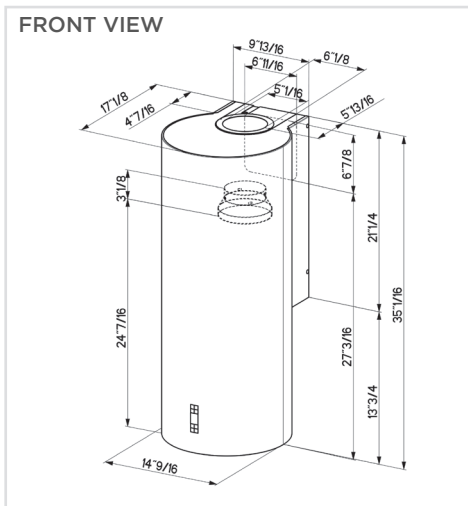

## DIMENSIONAL DRAWINGS

Rev3 1122

800 Aviation Parkway, Smyrna, TN 37167 (508) 358-5353 | www.faberonline.com