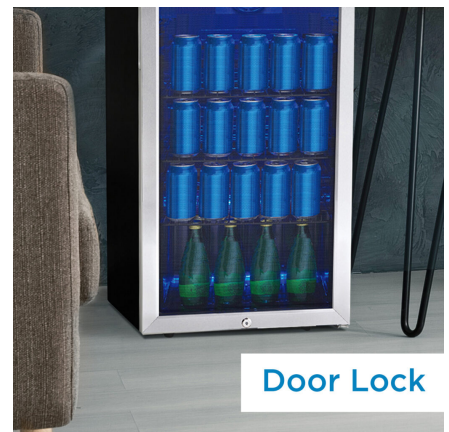

Danby

DBC117A1BSSDB-6

3.1 cu. ft. Free-Standing Beverage Center in
Stainless Steel

**117 (355ml)
Can Capacity**

**3.1 cu. ft. (88 L)
Capacity**

Door Lock

FEATURES

- 3.1 cu. ft. (87 L) Capacity Free-Standing Beverage Center
- ENERGY STAR® certified, energy-efficient to help you save money without sacrificing performance
- Temperature range of 36°F - 50°F (2°C - 10°C)
- Compact Design : 3.1 cubic foot mini bar fridge , tempered glass door with stainless steel frame
- Beverage Center Basics : 3 Adjustable shelves, bright blue LED lighting and convenient door lock
- Ideal Temperature Range : This unit's mechanical thermostat can be set as low as 2 up to 10C (35.6F 50F). Perfectly versatile to meet your beer , pop or other drink storing needs
- Optimal Cool Airflow : This beverage fridge is engineered with fan forced cooling, maintaining a consistent internal temperature for even cooling throughout
- Perfect Fit : With its reversible door, sleek handle free look and smooth back design, this unit can be placed anywhere , seamlessly. Perfect for wet bars, den's , living rooms, dining rooms , game rooms and basements
- 12-month warranty on parts and labor with in-home service

SPECIFICATIONS

Appearance

| | |
|-------------------|--------------------------------------|
| Colour | Stainless Steel |
| Door Material | Metal |
| Door Orientation | Reversible |
| Handle Type | Recessed Handle (Side Pocket Handle) |
| Installation Type | Freestanding |
| Number of Shelves | 3 |
| Primary Material | Metal |