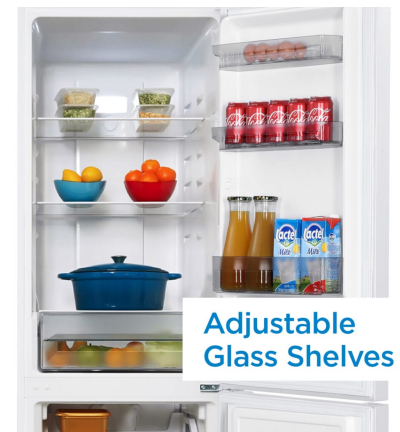

Danby

DBMF100B1WDB

10 cu. ft. Bottom Mount Apartment Size Fridge
in White

Digital thermostat allows
for more precise
temperature control

FEATURES

- 10.0 cu. ft. (283 L) Capacity Compact Refrigerator Bottom Mount
- ENERGY STAR® certified: Energy-efficient to help you save money without sacrificing performance
- Environmentally friendly R600a refrigerant
- 2 full width and 1 half width adjustable glass shelves for maximum storage
- 3 door shelves
- Vegetable crisper and tempered glass cover
- Bright white LED light illuminates the interior
- Reversible door can be modified for a left or right hand opening
- Integrated door handle
- Electronic thermostat

SPECIFICATIONS

Appearance

| | |
|-------------------|-----------------|
| Colour | White |
| Door Material | Metal |
| Door Orientation | Reversible |
| Handle Type | Recessed Handle |
| Installation Type | Freestanding |
| Number of Shelves | 2 |
| Primary Material | Metal |