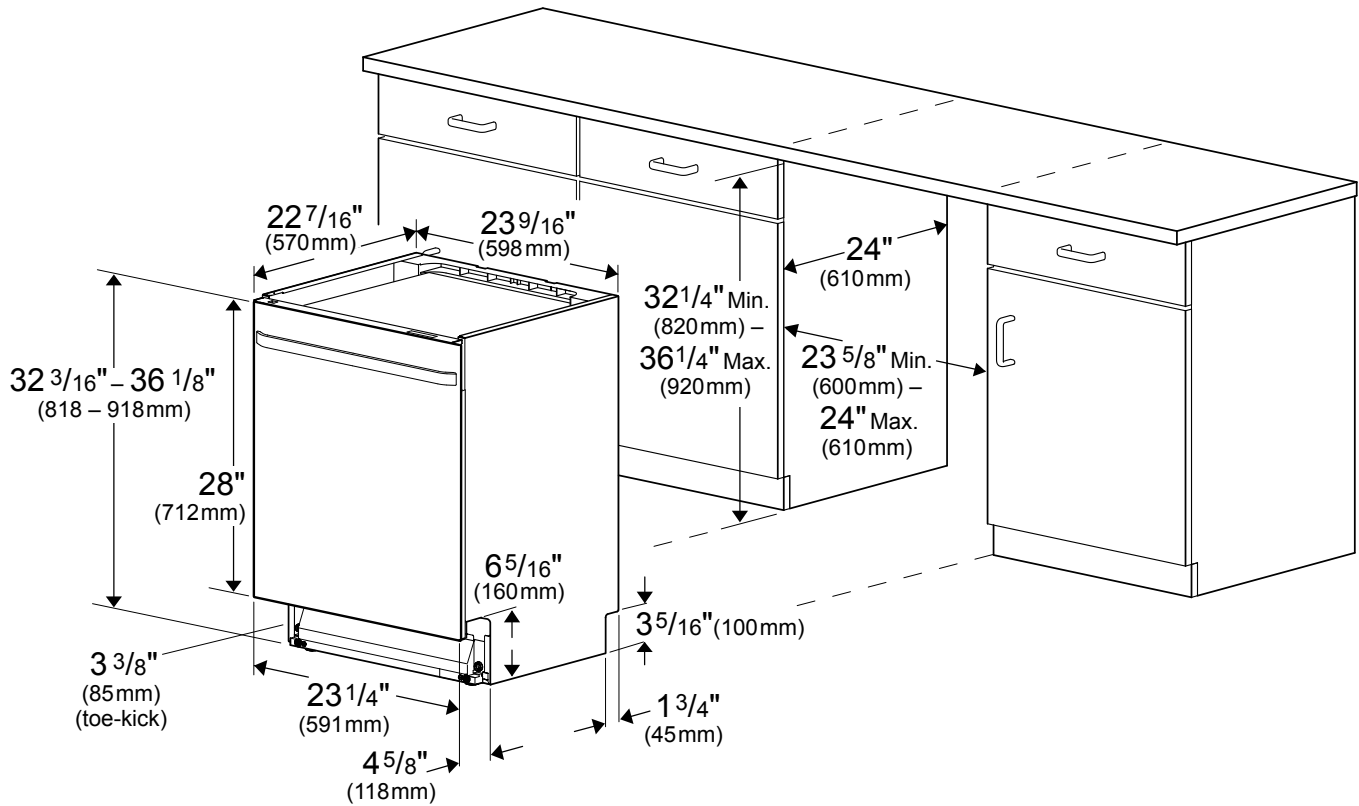

DDN25402W

Top Control, White, Pocket Handle Dishwasher, 5 programs, 48 dBA

NOTE TO THE INSTALLER: All height, width, and depth dimensions are shown in inches (as well as metric). Beko U.S., Inc. reserves the absolute and unrestricted right to change product materials and specifications, at any time, without notice. Please visit our website, www.BekoAppliances.com, or call 888.352.2356 to verify the latest specifications with final dimensional data and other details prior to installation and making a cutout. Applicable product limited warranty information may be found in accompanying product materials, or you may contact your account manager for further details. Proper installation is the responsibility of the installer. Product failure due to improper installation is not covered under the Limited Warranty.