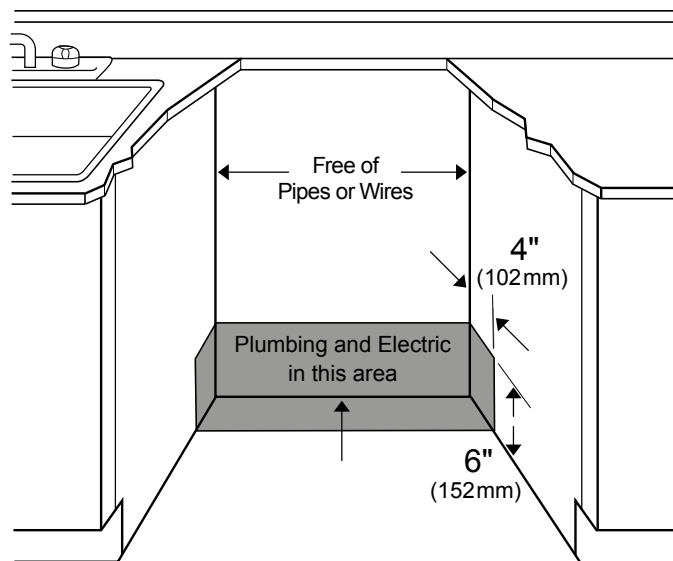

DDN25402W

Top Control, White, Pocket Handle Dishwasher, 5 programs, 48 dBA

NOTE TO THE INSTALLER: All height, width, and depth dimensions are shown in inches (as well as metric). Beko U.S., Inc. reserves the absolute and unrestricted right to change product materials and specifications, at any time, without notice. Please visit our website, www.BekoAppliances.com, or call 888.352.2356 to verify the latest specifications with final dimensional data and other details prior to installation and making a cutout. Applicable product limited warranty information may be found in accompanying product materials, or you may contact your account manager for further details. Proper installation is the responsibility of the installer. Product failure due to improper installation is not covered under the Limited Warranty.