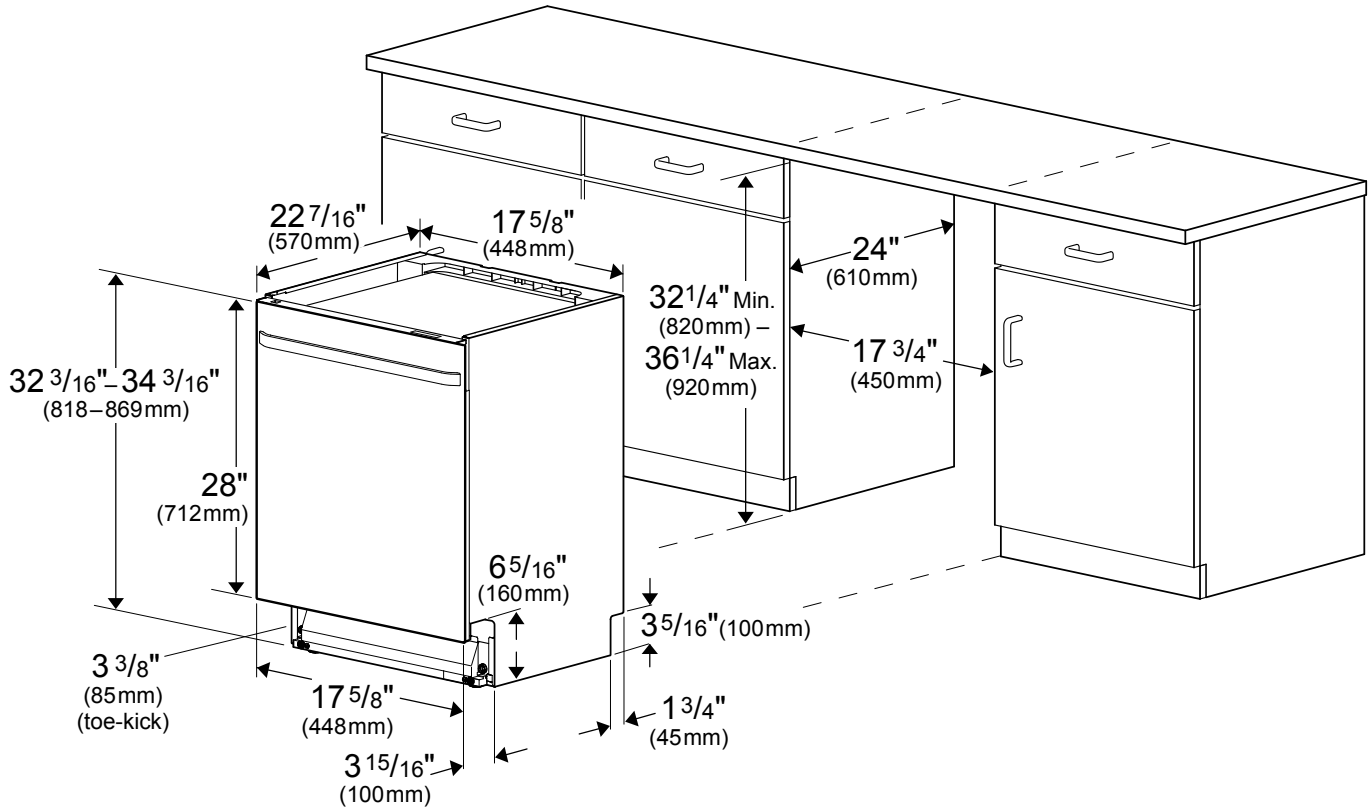

DDS25842X

18" Top Control, Bar Handle Dishwasher, 5 Programs, 48 dBA

NOTE TO THE INSTALLER: All height, width, and depth dimensions are shown in inches (as well as metric). Beko U.S., Inc. reserves the absolute and unrestricted right to change product materials and specifications, at any time, without notice. Please visit our website, www.BekoAppliances.com, or call 888.352.2356 to verify the latest specifications with final dimensional data and other details prior to installation and making a cutout. Applicable product limited warranty information may be found in accompanying product materials, or you may contact your account manager for further details. Proper installation is the responsibility of the installer. Product failure due to improper installation is not covered under the Limited Warranty.