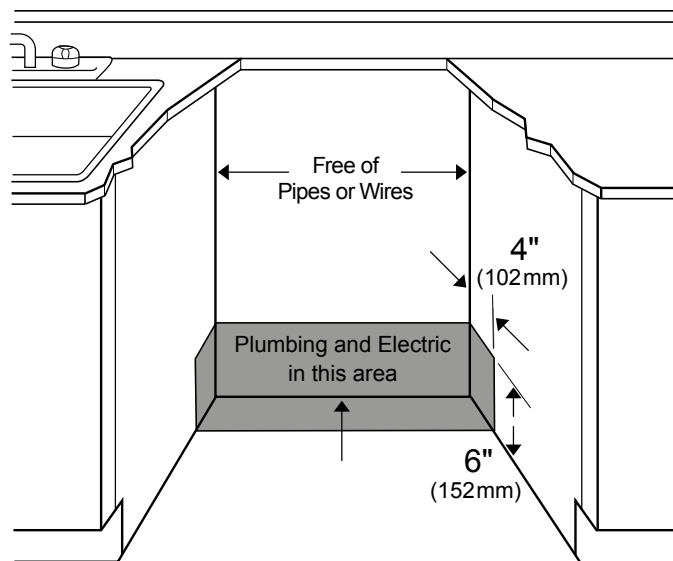

DDS25842X

18" Top Control, Bar Handle Dishwasher, 5 Programs, 48 dBA

NOTE TO THE INSTALLER: All height, width, and depth dimensions are shown in inches (as well as metric). Beko U.S., Inc. reserves the absolute and unrestricted right to change product materials and specifications, at any time, without notice. Please visit our website, www.BekoAppliances.com, or call 888.352.2356 to verify the latest specifications with final dimensional data and other details prior to installation and making a cutout. Applicable product limited warranty information may be found in accompanying product materials, or you may contact your account manager for further details. Proper installation is the responsibility of the installer. Product failure due to improper installation is not covered under the Limited Warranty.