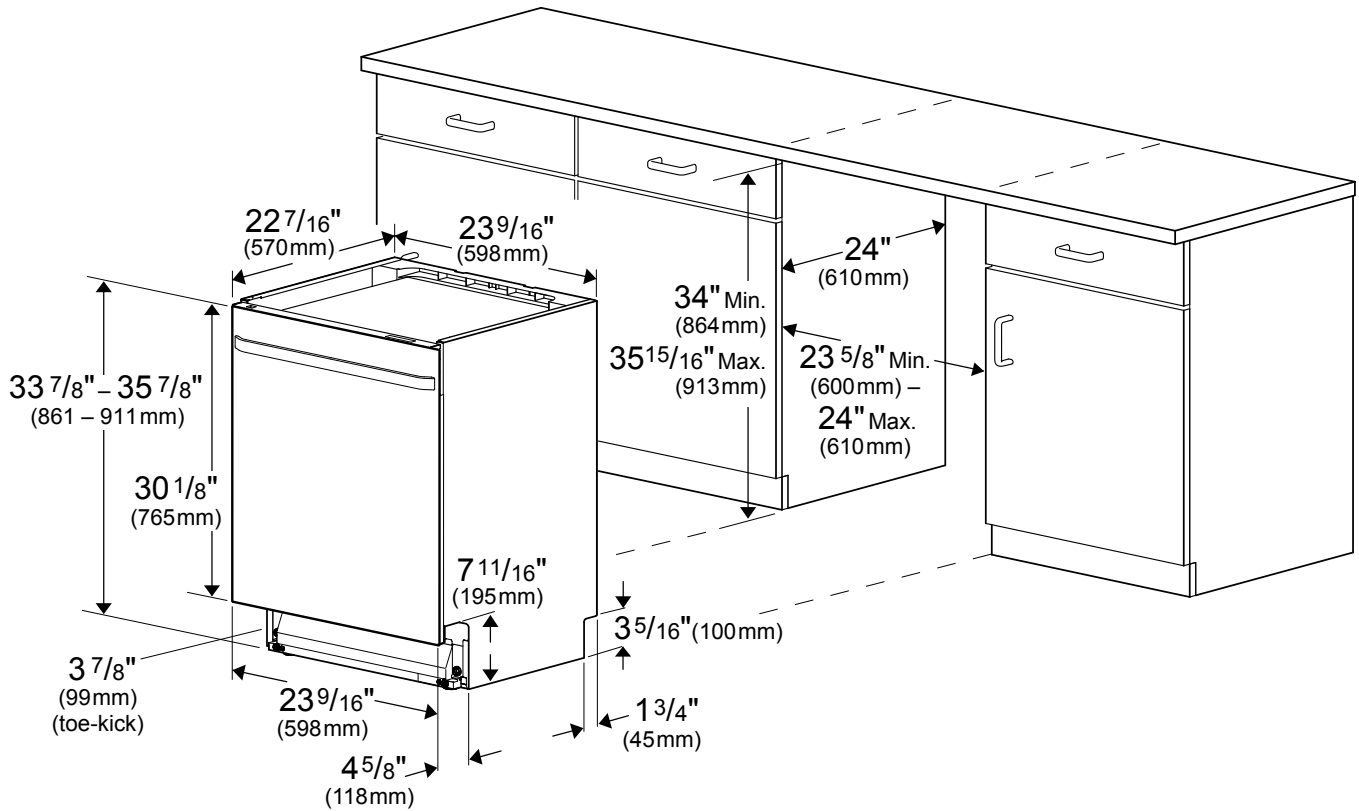

DDT38532X

Top Control, Pro Handle Dishwasher, 8 Programs, 45 dBA

NOTE TO THE INSTALLER: All height, width, and depth dimensions are shown in inches (as well as metric). Beko U.S., Inc. reserves the absolute and unrestricted right to change product materials and specifications, at any time, without notice. Please visit our website, www.BekoAppliances.com, or call 888.352.2356 to verify the latest specifications with final dimensional data and other details prior to installation and making a cutout. Applicable product limited warranty information may be found in accompanying product materials, or you may contact your account manager for further details. Proper installation is the responsibility of the installer. Product failure due to improper installation is not covered under the Limited Warranty.