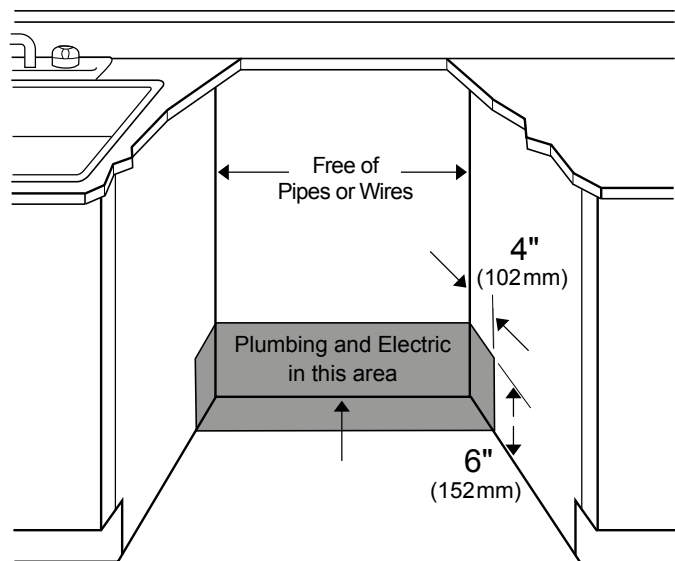

DDT38532X

Top Control, Pro Handle Dishwasher, 8 Programs, 45 dBA

NOTE TO THE INSTALLER: All height, width, and depth dimensions are shown in inches (as well as metric). Beko U.S., Inc. reserves the absolute and unrestricted right to change product materials and specifications, at any time, without notice. Please visit our website, www.BekoAppliances.com, or call 888.352.2356 to verify the latest specifications with final dimensional data and other details prior to installation and making a cutout. Applicable product limited warranty information may be found in accompanying product materials, or you may contact your account manager for further details. Proper installation is the responsibility of the installer. Product failure due to improper installation is not covered under the Limited Warranty.