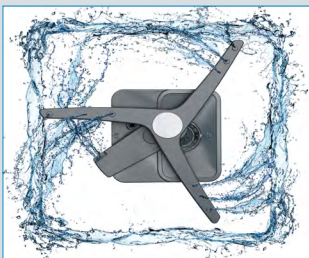

DDT38532X

Top Control, Pro Handle Dishwasher, 8 Programs, 45 dBA

CEE Tier 1

GENERAL PROPERTIES

| | |
|--------------------|--------------------------------------|
| Style | Top Control |
| Finish | Fingerprint-Free Stainless Steel |
| Handle | Pro Handle - Rounded Stainless Steel |
| Connectivity | - |
| Tub Type | Tall Tub |
| Tub and Door Liner | Stainless Steel |
| Control Type | Electronic Touch Control |
| Toe Kick | Black Plastic |
| Leveling System | 4 Leveling Legs |

PREMIUM TECHNOLOGY

CORNERINTENSE®

The specially designed spray arm rotates on a movable axis instead of a fixed axis. Jets of water continually move in more than just one fixed pattern, to completely cover every part of the dishwasher. It cleans dishes like never before, while using half the water and two-thirds the energy.*

*As compared to US Federal Standards for dishwasher water and energy usage.

DEEPWASH™

Extra-dirty, meet extra-powerful. Three water-adjustable jets deliver increased water pressure to a dedicated wash zone. It easily handles several tall bottles or jars with narrow openings, or a larger item.