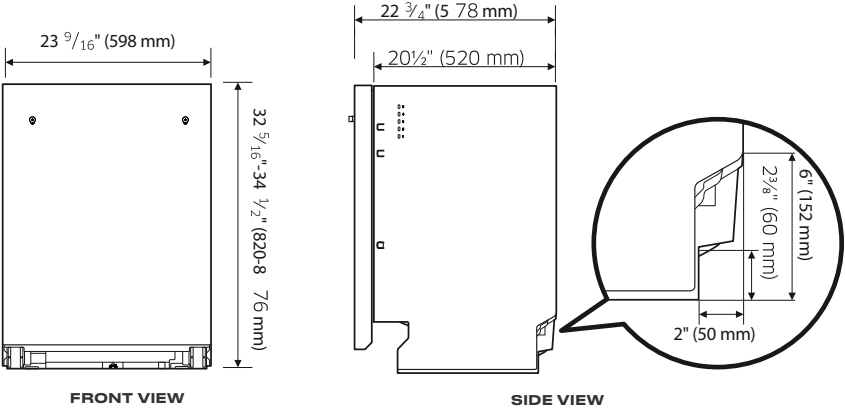

Weights & Dimensions

NET WEIGHT (LBS.)	43
SHIPPING WEIGHT (LBS.)	110
PRODUCT DIMENSIONS (W x H IN INCHES)	23 5/8 x 32 5/8 to 34 1/2 x 22 3/4 (Including 3/4" Panel for Panel-Ready)
CUTOUT DIMENSIONS (W x H IN INCHES)	23 3/4 (min) x 32 5/8 to 34 5/8 x 24 (min)
24-INCH DEPTH FLUSH CAPABLE	Yes

24-Inch Dishwasher

\$1,099

Product Dimensions

Model numbers, specifications, and prices are subject to change at any time without notice. Visit dacor.com for the most up-to-date information. | Effective June 2023