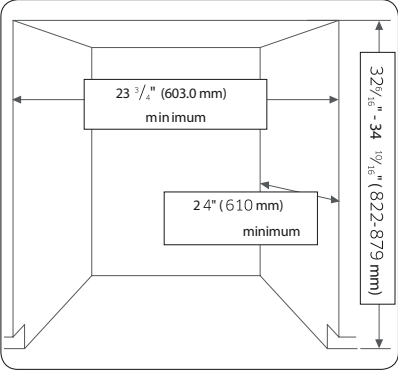

24-Inch Dishwasher

$1,099

Product Dimensions

Model numbers, specifications, and prices are subject to change at any time without notice. Visit dacor.com for the most up-to-date information. | Effective June 2023