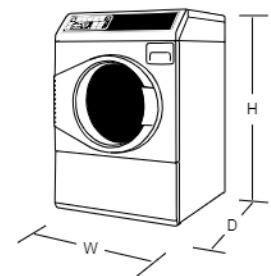

# FRONT LOAD WASHERS & MATCHING DRYERS

**FF7**

**DF7**

Product Code	FF7009WN (White) FF7009BN (Matte Black) FF7010WN (White, Right Hinged) FF7010BN (Matte Black, Right Hinged)	Gas: DF7004WG (White) DF7004BG (Matte Black) Electric: DF7004WE (White) DF7004BE (Matte Black)
Available Colors	White, Matte Black	White, Matte Black
Capacity – Cu. Ft.	3.5	7.0
Stainless Steel Wash Tub & Outer Tub	•	
Galvanized Cylinder		•
ADA Compliant	•	•
Preset Cycles	11	10
Temperature Selections	4	4
Spin Speed Selections	4	
Soil Level Selections	4	
Extra Rinse(s)	3	
Sanitize with Oxi	•	
Steam Boost & Steam Refresh		•
Pet Plus™ Flea Cycle	•	
Auto Dry Cycles		4
Moisture Sensor		•
Eco Dry		•
Cylinder Light		•
End-of-Cycle Signal	•	•
Time Remaining Display	•	•
Tub Clean	•	
Pedestal Available	White, Black	White, Black
Warranty	5-Year Parts & Labor	5-Year Parts & Labor
Model No.	AFNE9BSP117TW13 AFNE9BSP117TB13 AFNE9BSP117TW01 AFNE9BSP117TB01	ADGE9BYS118TW01 ADGE9BYS118TB01 ADEE9BYS178TW01 ADEE9BYS178TB01
UPC	810084500187 810084500637 810084500194 810084500644	810084500231 810084500668 810084500224 810084500651

Dimensions	W-Width	H-Height	D-Depth	Depth w/ Door Open	Depth w/ Hose & Door
FF7009WN / FF7010WN / FF7009BN / FF7010BN	26 7/8"	40 3/8"	27 3/4"	53 7/8"	31 3/8"
DF7004WG / DF7004WE / DF7004BG / DF7004BE	26 7/8"	40 3/8"	28"	51 1/2"	–
PEDESTALS	26 7/8"	8"	27"	–	–