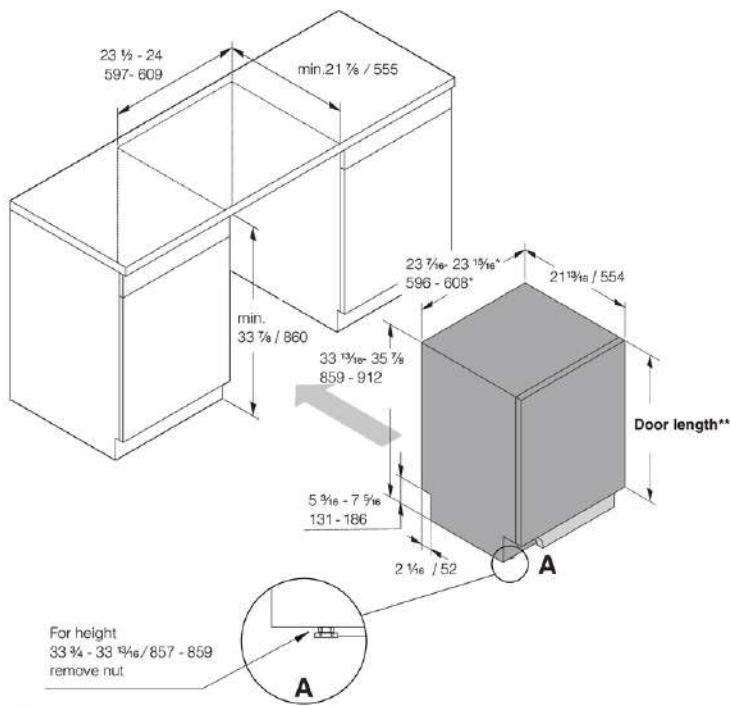

Measurements: inches / millimetres

* Flexible side trims (width without side trims: 23 7/8 / 596)

** Door length:
27 1/8 - 31 1/2 / 700 - 800