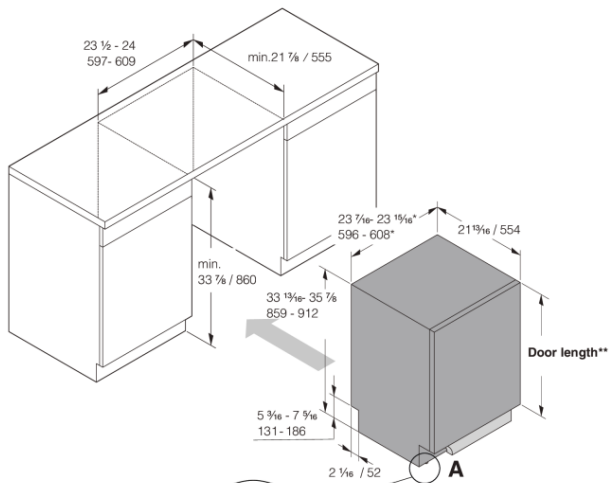

Design & integration

- From front adjustable door spring
- From front adjustable rear foot
- Velcro strips
- Trim kit
- Multi fit outlet hose
- Simplified installation with integrated anti-siphon
- Depth (incl. wall spacing): 21 7/8" (555 mm)
- Height setting: 2 1/16" (53 mm)
- Possible adjustment of kick plate: 1 3/16" - 3 10/16" (30-94 mm)

Dimensions

- Width: 23 15/16" (608 mm)
- Height: 33 13/16" (859 mm)
- Depth: 21 13/16" (554 mm)
- Maximum product height: 35 7/8" (912 mm)
- Cord length: 71 7/16" (1815 mm)
- Depth with door open: 48 7/16" (1231 mm)
- Length of inflow hose: 64 3/16" (1630 mm)
- Length of outflow hose: 90 9/16" (2300 mm)

Logistic information

- Packaging width: 25 3/16" (640 mm)
- Packaging height: 36 5/8" (930 mm)
- Packaging depth: 26 3/4" (680 mm)
- Total weight of packaged product: 114 lbs
- Code: 740094
- EAN code: 3838782628535
- Market: Domestic
- Range: Style

Measurements: inches / millimetres

* Flexible side trims (width without side trims: 23 7/8 / 596)

** Door length:
27 5/8 - 31 1/2 / 700 - 800

DW60 Fully Integrated dishwasher XXL USA