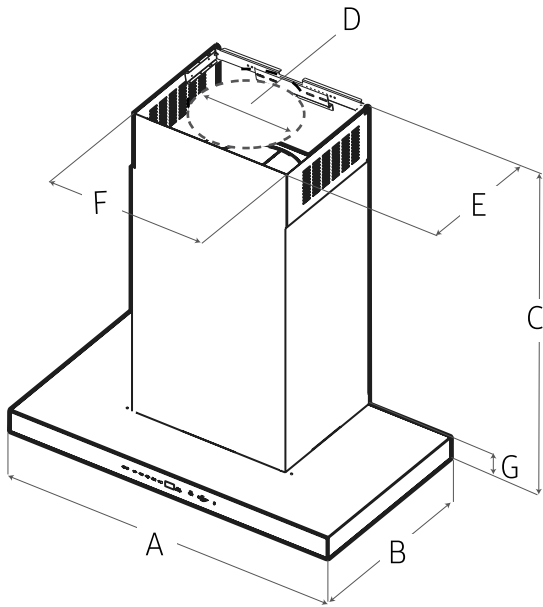

DIMENSIONS & WEIGHT

APPLIANCE DIMENSIONS (W X H X D) (IN.)	30 X 2-3/8 X 19-11/16
----------------------------------------	-----------------------

WARRANTY

LIMITED, PARTS AND LABOR	2 YEARS
--------------------------	---------

ACCESSORIES

DHD-D0000WS	DUCT COVER EXTENSION SILVER STAINLESS
DHD-D0000WM	DUCT COVER EXTENSION GRAPHITE STAINLESS

dacor

30-INCH CHIMNEY WALL HOOD

APPLIANCE DIMENSIONS

30"

A	30" (76 CM)
B	19-15/16" (50.6 CM)
C	MAX. 53-5/16" (135.4 CM) MIN. 31-3/4" (80.7 CM)
D	10" (25.4 CM)
E	14-11/16" (37.3 CM)
F	16-1/2" (42 CM)
G	2-3/8" (6 CM)