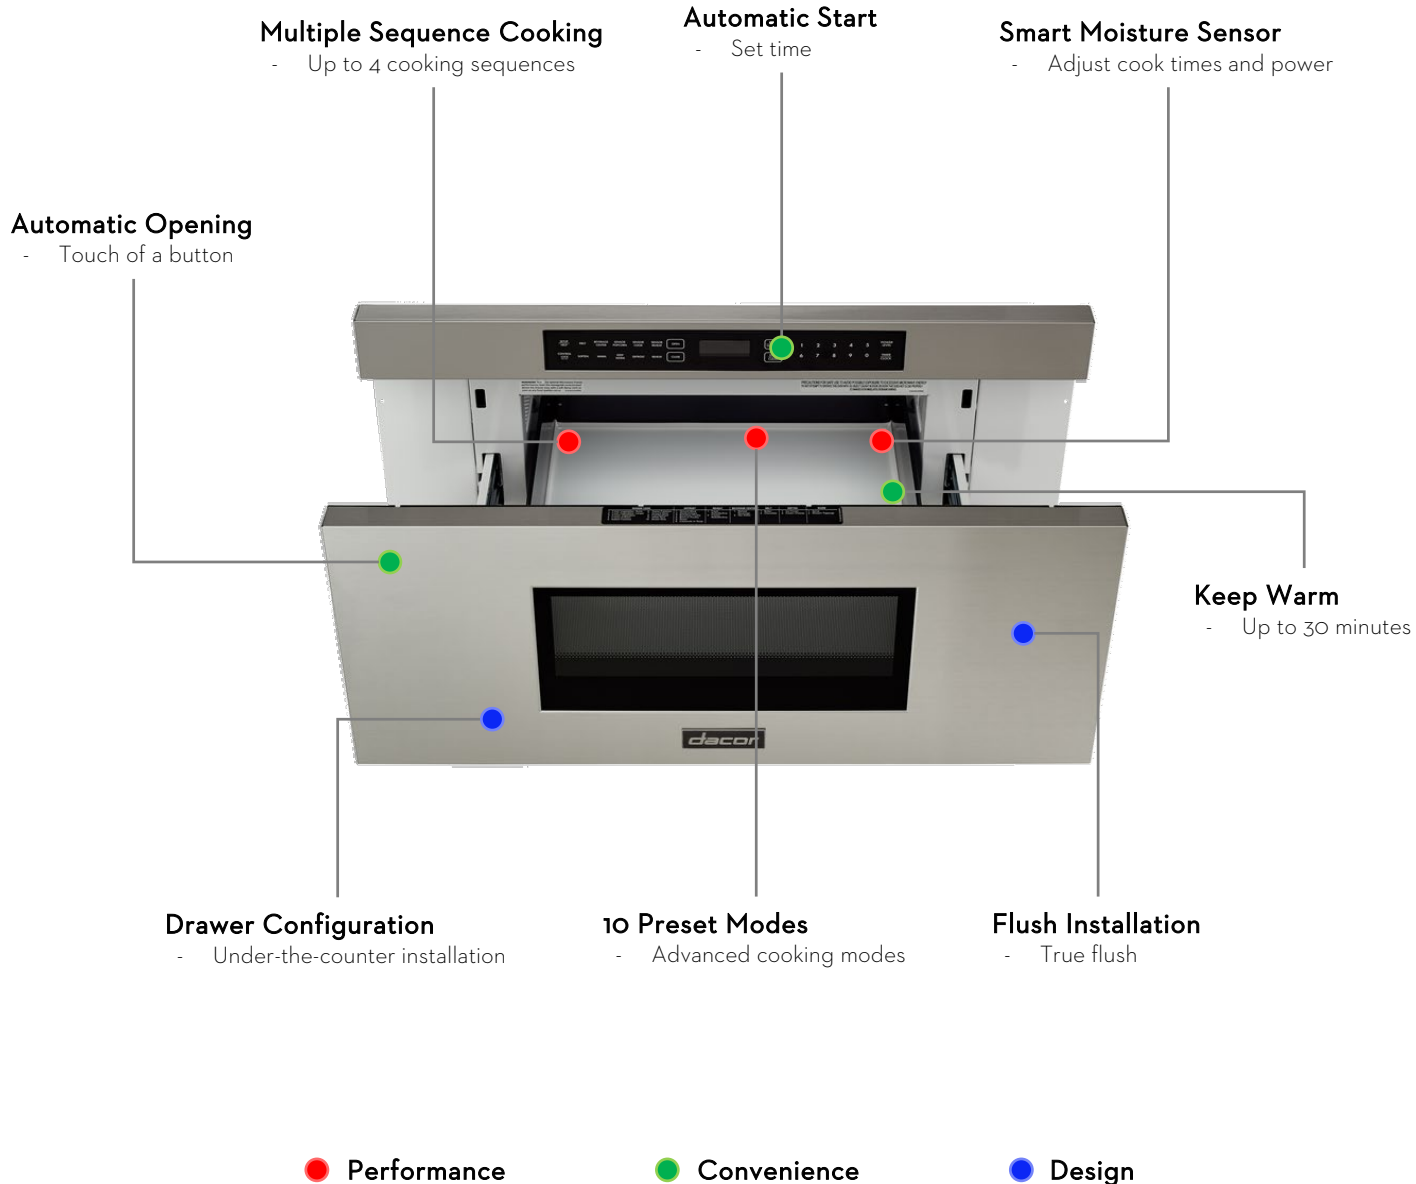

MODERNIST MICROWAVE IN-A-DRAWER

DMR24M977W & DMR30M977W

Performance

- Use multiple cooking modes in up to 4 sequences using Multiple Sequence Cooking
- Humidity sensor within the microwave will automatically adjust cook times and power levels using Smart Moisture Sensor
- Advanced cooking modes such as melt, soften, and warm is available in 10 preset modes

Convenience

- Designate a time to automatically begin cooking with Automatic Start feature
- With a touch of a button, microwave door will automatically extend and retract for ease of use
- Keep food warm before serving with built in keep warm function that will operate up to 30 minutes

Design

- Complete the look of the modern kitchen with true flush installation that will not hinder rest of the kitchen design
- Save valuable countertop space with under-the-counter installation