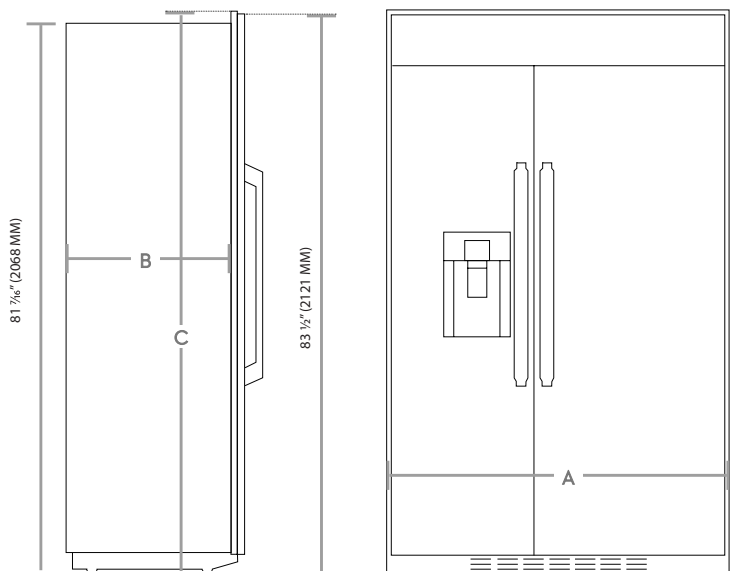

NET WEIGHT (LBS.)	573.2
SHIPPING WEIGHT (LBS.)	641
PRODUCT DIMENSIONS (W X H X D IN INCHES)	42 x 83 ½ x 25 ⅜
STANDARD CUTOUT REQUIRED (W X H X D IN INCHES)	41 ½ x 84 x 24

Technical Details

ELECTRICAL REQUIREMENT	115V, 60 Hz, 15A
-------------------------------	------------------

42-Inch Side-by-Side Refrigerator

\$8,999

dacor

Product Dimensions

A - WIDTH (IN/MM)	42 (1066.8 MM)
B - CHASSIS DEPTH (IN/MM)	24 3/8 (625.5 MM)
C - HEIGHT (IN/MM)	83 1/2 (2121 MM)

Installation Cutout Dimensions

A - WIDTH (IN/MM)	41 1/2 (1054.1 MM)
B - DEPTH (IN/MM)	24 (609.6 MM)
C - HEIGHT (IN/MM)	84 (2134 MM)