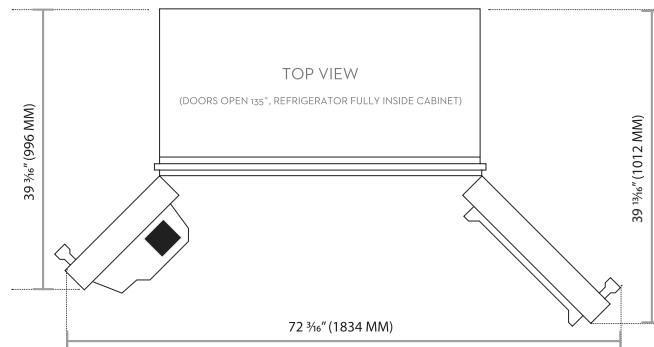

NET WEIGHT (LBS.)	573.2
SHIPPING WEIGHT (LBS.)	641
PRODUCT DIMENSIONS (W X H X D IN INCHES)	42 x 83 ½ x 25 ⅜
STANDARD CUTOUT REQUIRED (W X H X D IN INCHES)	41 ½ x 84 x 24

Technical Details

ELECTRICAL REQUIREMENT	115V, 60 Hz, 15A
-------------------------------	------------------

42-Inch Side-by-Side Refrigerator

\$8,999

dacor

Product Dimensions

A - WIDTH (IN/MM)	42 (1066.8 MM)
B - CHASSIS DEPTH (IN/MM)	24 3/8 (625.5 MM)
C - HEIGHT (IN/MM)	83 1/2 (2121 MM)

Installation Cutout Dimensions

A - WIDTH (IN/MM)	41 1/2 (1054.1 MM)
B - DEPTH (IN/MM)	24 (609.6 MM)
C - HEIGHT (IN/MM)	84 (2134 MM)