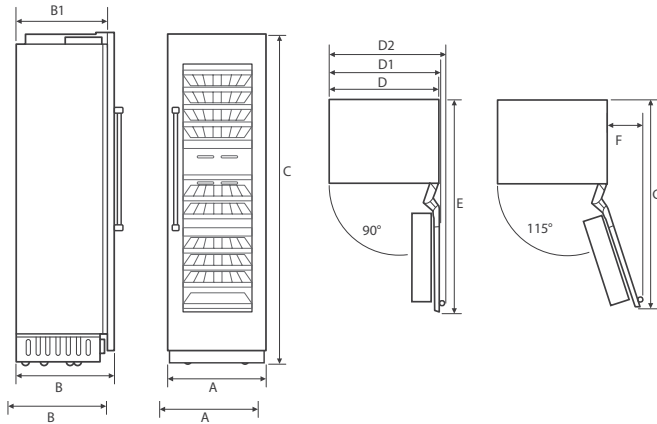

## Accessories (Optional)

<b>RAW24AMLHSR/DA</b>	24" Wine Column Panel Kit, Contemporary, Silver Stainless, Left	\$999
<b>RAW24AMRHSR/DA</b>	24" Wine Column Panel Kit, Contemporary, Silver Stainless, Right	\$999
<b>RAW24AMLHMS/DA</b>	24" Wine Column Panel Kit, Contemporary, Graphite Stainless, Left	\$1,199
<b>RAW24AMRHMS/DA</b>	24" Wine Column Panel Kit, Contemporary, Graphite Stainless, Right	\$1,199
<b>RACOOTCAAAA</b>	Install Kit for Triple Column Built-In Refrigeration	\$99
<b>RACOOCFAAAA/DA</b>	Install Kit to Pair Column Built-In Refrigeration	\$249
<b>RACOODFAAAA/DA</b>	Air Filter for Refrigeration DRF/DRR/DRW, Set of 6	\$129

## Product Dimensions

Callout	24"
A	23 3/4" (603 mm)
B (With Panel)	25" (635 mm)
B1 (Without Panel)	23 13/16" (605 mm)
C	83 3/8" (2118 mm)
D	23 5/8" (600 mm)
D1	24 7/8" (631 mm)
D2	27 9/16" (701 mm)
E	50 3/4" (1289 mm)
F	13 11/16" (348 mm)
G	49 11/16" (1261 mm)

Callout	24"
W1	23 3/4" (603 mm)
W2	3 9/32" (83.5 mm)
W3	17 5/32" (436 mm)
H1	79 7/8" (2029 mm)
H2	7 23/32" (196 mm)
H3	62 25/32" (1594.5 mm)
H4	9 3/8" (238.5 mm)
Panel Thickness	3/4" (19 mm)
Max Weight	55.0 lb (25 kg)

## Product Dimensions

- A : Cabinet Width
- B : Cabinet Depth
- C : Cabinet Height
- D : Electrical supply width location
- E : Electrical supply height location

Callout	24"
A	24" (610 mm)
B	25" (635 mm)
C	84" (2134 mm)
D	14" (356 mm)
E	80" (2032 mm)