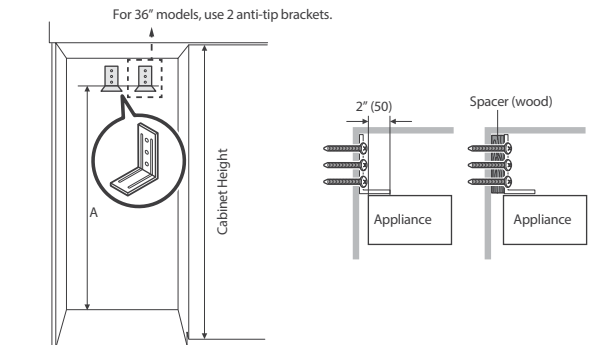

## Product Dimensions

Callout	24"
A	23 3/4" (603 mm)
B (With Panel)	25" (635 mm)
B1 (Without Panel)	23 13/16" (605 mm)
C	83 3/8" (2118 mm)
D	23 5/8" (600 mm)
D1	24 7/8" (631 mm)
D2	27 9/16" (701 mm)
E	50 3/4" (1289 mm)
F	13 11/16" (348 mm)
G	49 11/16" (1261 mm)

Callout	24"
W1	23 3/4" (603 mm)
W2	3 9/32" (83.5 mm)
W3	17 5/32" (436 mm)
H1	79 7/8" (2029 mm)
H2	7 23/32" (196 mm)
H3	62 25/32" (1594.5 mm)
H4	9 3/8" (238.5 mm)
Panel Thickness	3/4" (19 mm)
Max Weight	55.0 lb (25 kg)

## Product Dimensions

- A : Cabinet Width
- B : Cabinet Depth
- C : Cabinet Height
- D : Electrical supply width location
- E : Electrical supply height location

Callout	24"
A	24" (610 mm)
B	25" (635 mm)
C	84" (2134 mm)
D	14" (356 mm)
E	80" (2032 mm)

B : Includes the standard door panel thickness with 3/4".  
Installation inside a cabinet of this width allows the wine cellar trim to be attached directly to the surrounding cabinets.

Option	Cabinet height	A
1	83 1/2" (2121 mm)	79 13/32" (2017 mm)
2	83 3/4" (2127 mm)	79 5/8" (2023 mm)
3	84" (2134 mm)	79 7/8" (2030 mm)
4	84 1/4" (2140 mm)	80 1/8" (2036 mm)