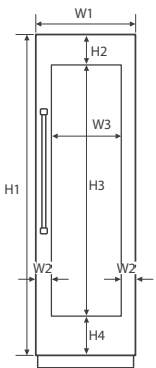

## Product Dimensions

Callout	24"
A	23 3/4" (603 mm)
B (With Panel)	25" (635 mm)
B1 (Without Panel)	23 13/16" (605 mm)
C	83 3/8" (2118 mm)
D	23 5/8" (600 mm)
D1	24 7/8" (631 mm)
D2	27 9/16" (701 mm)
E	50 3/4" (1289 mm)
F	13 11/16" (348 mm)
G	49 11/16" (1261 mm)

Callout	24"
W1	23 3/4" (603 mm)
W2	3 9/32" (83.5 mm)
W3	17 5/32" (436 mm)
H1	79 7/8" (2029 mm)
H2	7 23/32" (196 mm)
H3	62 25/32" (1594.5 mm)
H4	9 3/8" (238.5 mm)
Panel Thickness	3/4" (19 mm)
Max Weight	55.0 lb (25 kg)

## Product Dimensions

- A : Cabinet Width
- B : Cabinet Depth
- C : Cabinet Height
- D : Electrical supply width location
- E : Electrical supply height location

Callout	24"
A	24" (610 mm)
B	25" (635 mm)
C	84" (2134 mm)
D	14" (356 mm)
E	80" (2032 mm)