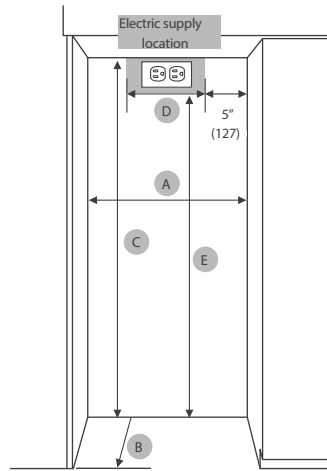

## Product Dimensions

Callout	24"
A	23 3/4" (603 mm)
B (With Panel)	25" (635 mm)
B1 (Without Panel)	23 13/16" (605 mm)
C	83 3/8" (2118 mm)
D	23 5/8" (600 mm)
D1	24 7/8" (631 mm)
D2	27 9/16" (701 mm)
E	50 3/4" (1289 mm)
F	13 11/16" (348 mm)
G	49 11/16" (1261 mm)

Callout	24"
W1	23 3/4" (603 mm)
W2	3 9/32" (83.5 mm)
W3	17 5/32" (436 mm)
H1	79 7/8" (2029 mm)
H2	7 23/32" (196 mm)
H3	62 25/32" (1594.5 mm)
H4	9 3/8" (238.5 mm)
Panel Thickness	3/4" (19 mm)
Max Weight	55.0 lb (25 kg)

## Product Dimensions

- A : Cabinet Width
- B : Cabinet Depth
- C : Cabinet Height
- D : Electrical supply width location
- E : Electrical supply height location

Callout	24"
A	24" (610 mm)
B	25" (635 mm)
C	84" (2134 mm)
D	14" (356 mm)
E	80" (2032 mm)