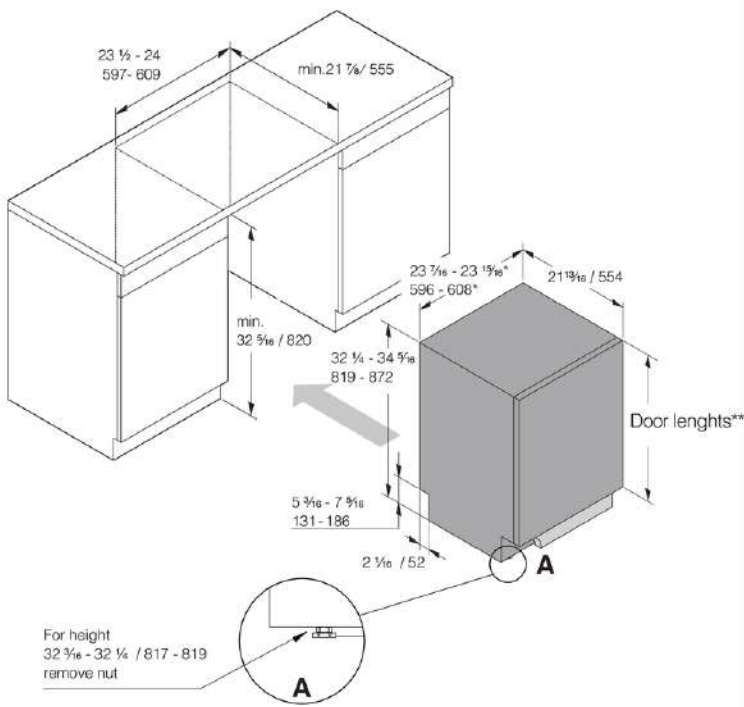

Measurements: inches / millimetres

\* Flexible side trims (width without side trims: 23 7/8 / 596)

\*\* Door lengths:  
Fixed door: 26 3/4 - 29 13/16 / 680 - 760  
Sliding door: 27 5/8 - 31 1/2 / 700 - 800  
Sliding door with Status Light: 28 3/8 - 31 1/2 / 720 - 800

EW60 Sliding door dishwasher XL USA