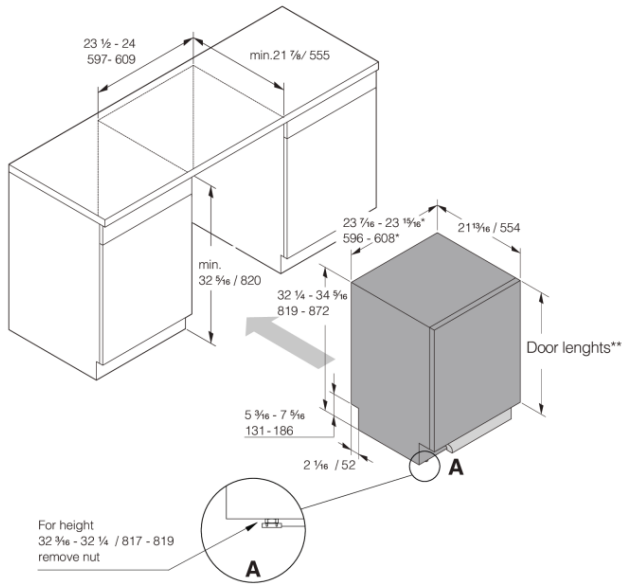

Measurements: inches / millimetres

* Flexible side trims (width without side trims: $23 \frac{7}{8}$ / 596)

** Door lengths:

DW60 Sliding door dishwasher XL USA