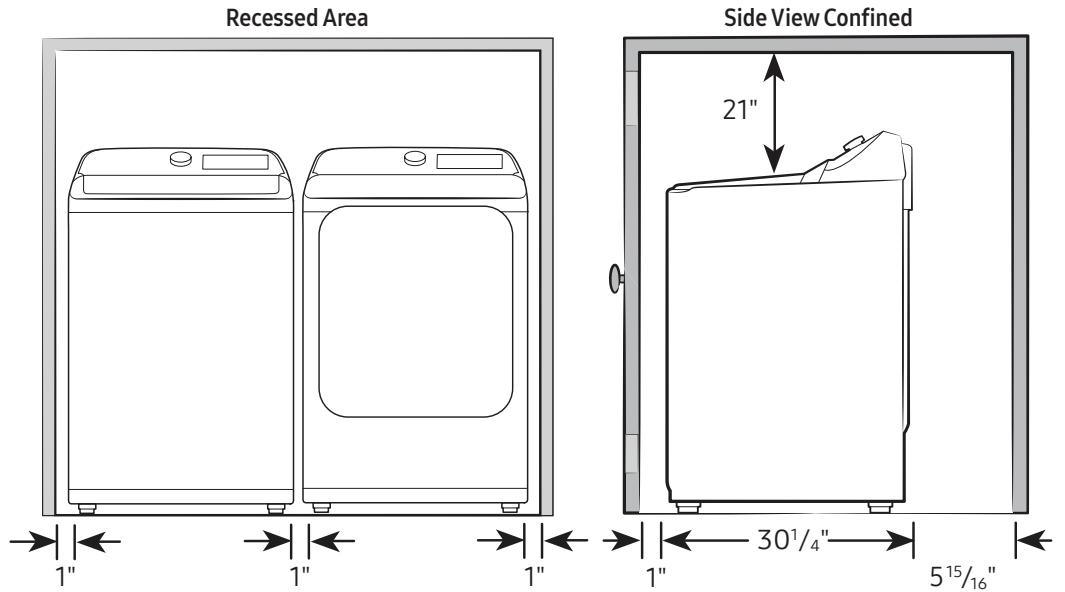

Connection Dimensions

Back and Side View of Electric Dryer