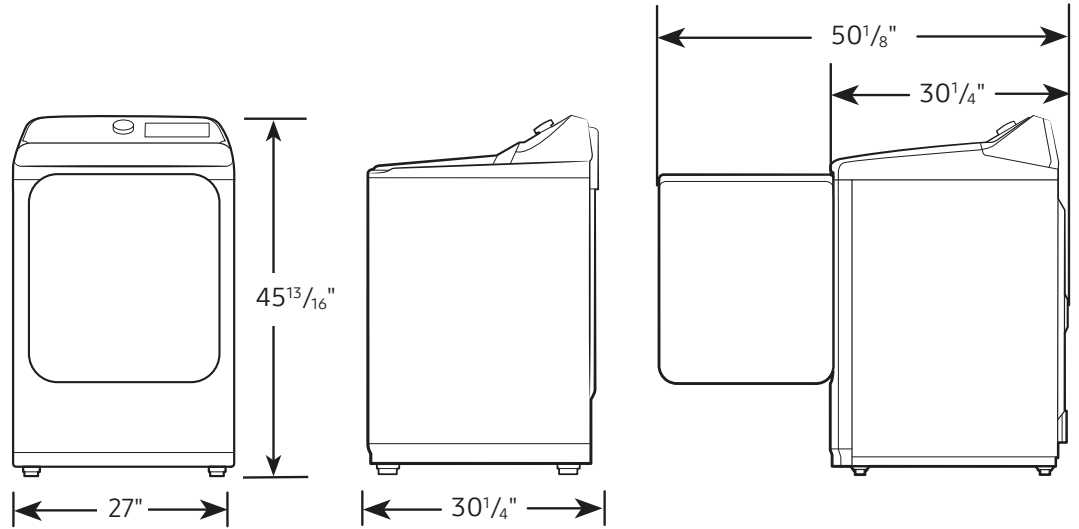

DVE54CG7550V

SAMSUNG

7.4 cu. ft. Smart Electric Dryer with Pet Care Dry and Steam Sanitize+

Dimensions

Required dimensions for installation:

Installation Specifications – Side-by-Side

If the washer and dryer are installed together or the dryer alone, the closet front must have two unobstructed air openings for a combined minimum total area of 72-inch². Your washer alone does not require a specific air opening.

Alcove or closet installation
Minimum clearance for closet and alcove installations: