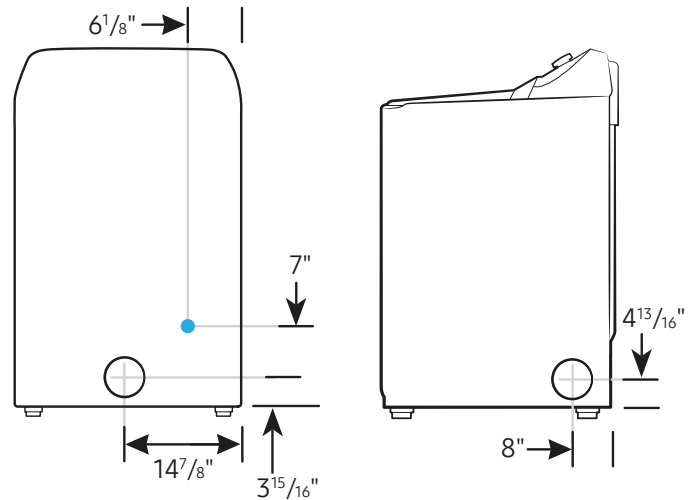

LEGEND:

● Cold Water Connection

Actual color may vary. Design, specifications, and color availability are subject to change without notice. Non-metric weights and measurements are approximate.

©2024 Samsung Electronics America, Inc., 85 Challenger Road, Ridgefield Park, NJ 07660. Tel: 800-SAMSUNG. samsung.com. Samsung is a registered trademark of Samsung Electronics Co., Ltd.