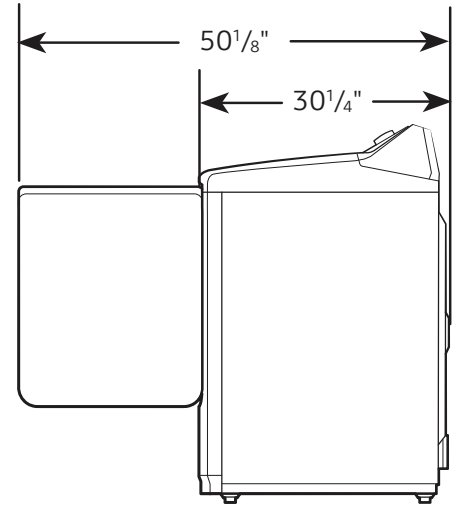

Product Dimensions & Weight (WxHxD)

Dimensions: 27" x 45¹/₁₆" x 30¹/₄"
Weight: 119 lbs

Shipping Dimensions & Weight (WxHxD)

Dimensions: 29⁹/₁₆" x 47³/₄" x 31³/₁₆"
Weight: 125.7 lbs

Matching Agitator Washer

DVG47CG3500

SAMSUNG

7.4 cu. ft. Smart Gas Dryer with Sensor Dry

Dimensions

Required dimensions for installation:

Installation Specifications – Side-by-Side

If the washer and dryer are installed together or the dryer alone, the closet front must have two unobstructed air openings for a combined minimum total area of 72-inch². Your washer alone does not require a specific air opening.