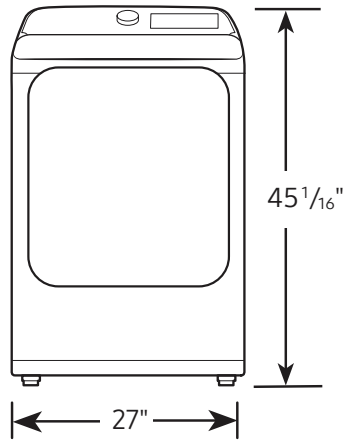

Product Dimensions & Weight (WxHxD)

Dimensions: 27" x 45¹/₁₆" x 30¹/₄"
Weight: 119 lbs

Shipping Dimensions & Weight (WxHxD)

Dimensions: 29⁹/₁₆" x 47³/₄" x 31³/₁₆"
Weight: 125.7 lbs

Matching Agitator Washer

DVG47CG3500

SAMSUNG

7.4 cu. ft. Smart Gas Dryer with Sensor Dry

Dimensions

Required dimensions for installation:

Installation Specifications – Side-by-Side

If the washer and dryer are installed together or the dryer alone, the closet front must have two unobstructed air openings for a combined minimum total area of 72-inch². Your washer alone does not require a specific air opening.