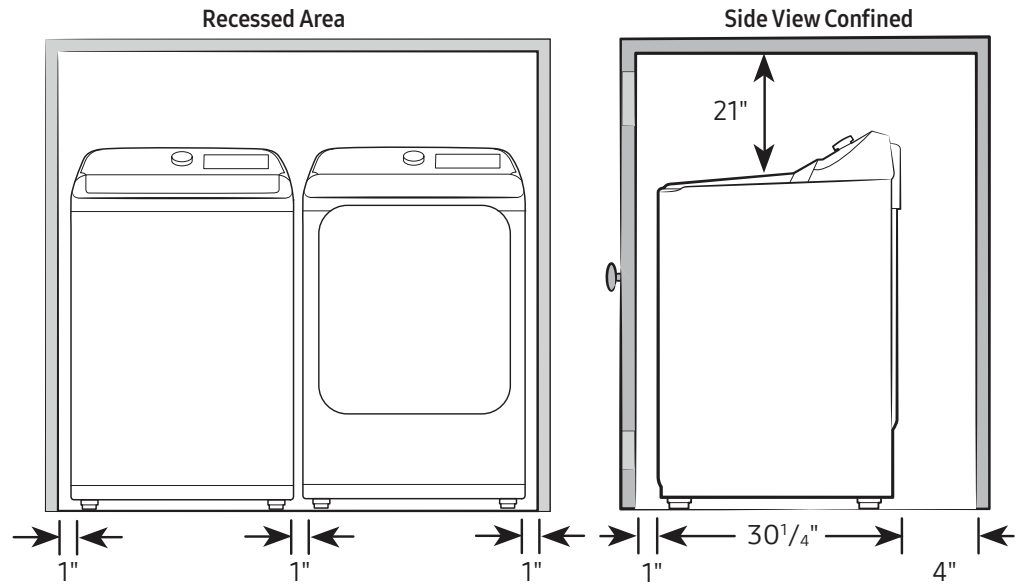

DVG47CG3500

SAMSUNG

7.4 cu. ft. Smart Gas Dryer with Sensor Dry

Dimensions

Required dimensions for installation:

Installation Specifications – Side-by-Side

If the washer and dryer are installed together or the dryer alone, the closet front must have two unobstructed air openings for a combined minimum total area of 72-inch². Your washer alone does not require a specific air opening.

Alcove or closet installation

Minimum clearance for closet and alcove installations:

Connection Dimensions

Back and Side View of Gas Dryer

LEGEND:

- Cold Water Connection
- Gas Connection

Actual color may vary. Design, specifications, and color availability are subject to change without notice. Non-metric weights and measurements are approximate.