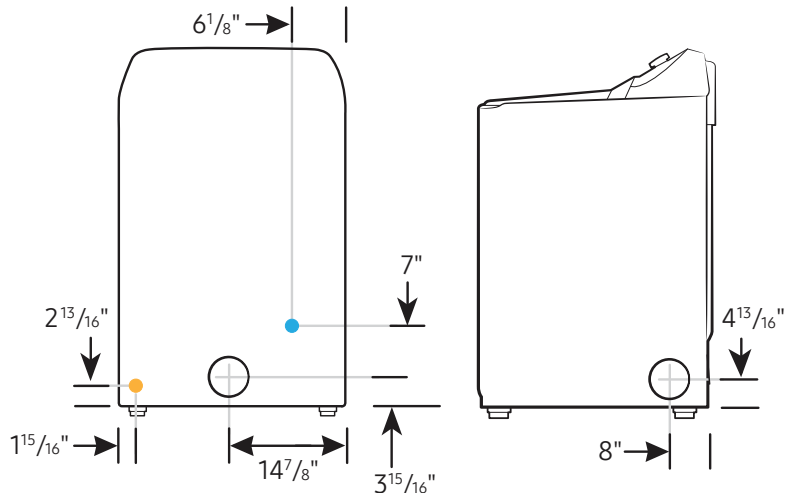

Product Dimensions & Weight (WxHxD)

Dimensions: 27" x 45¹/₁₆" x 30¹/₄"
Weight: 119 lbs

Shipping Dimensions & Weight (WxHxD)

Dimensions: 29⁹/₁₆" x 47³/₄" x 31³/₁₆"
Weight: 125.7 lbs

Matching Agitator Washer

DVG47CG3500

SAMSUNG

7.4 cu. ft. Smart Gas Dryer with Sensor Dry

Dimensions

Required dimensions for installation:

Installation Specifications – Side-by-Side

If the washer and dryer are installed together or the dryer alone, the closet front must have two unobstructed air openings for a combined minimum total area of 72-inch². Your washer alone does not require a specific air opening.

Alcove or closet installation

Minimum clearance for closet and alcove installations:

Connection Dimensions

Back and Side View of Gas Dryer

LEGEND:

- Cold Water Connection
- Gas Connection

Actual color may vary. Design, specifications, and color availability are subject to change without notice. Non-metric weights and measurements are approximate.