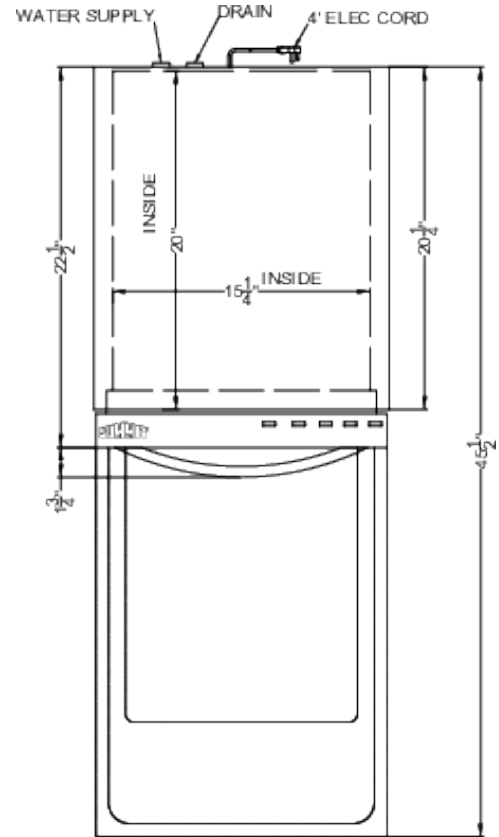

Designed with a 32 1/4" height to fit under lower ADA compliant counters

Advanced sound absorption technology for quiet operation at 47 dB

Product Features:

18" Wide Dishwasher	Slim fit with full dishwashing capability for a great addition to any small kitchen
ENERGY STAR certified	Uses less energy and water than national standards require to ensure more efficiency and lower utility bills
ADA compliant	32.25" high to fit under lower counters following ADA guidelines
Ultra quiet performance	Advanced sound absorbing construction operates at 47 dB
Touch controls	Intuitive button controls with a digital display to ensure you select the proper cycle
Top control panel	Touch controls are located on the top of the door, providing a cleaner look to better integrate into your kitchen
Stainless steel door	Attractive finish with a horizontal grain
Pro style handle	Curved handle in brushed stainless steel elevates your kitchen style
Stainless steel interior	Durable interior ensures long-lasting use

DW185SSADA Specifications:

Overview	
Nominal Height	32.0" (81 cm)
Height of Cabinet	32.25" (82 cm)
Nominal Width	18.0" (46 cm)
Width	17.5" (44 cm)
Nominal Depth	23.0" (58 cm)
Depth	22.5" (57 cm)
Depth with Handle	24.25" (62 cm)
Depth with door at 90°	45.5" (116 cm)
Dishwasher	Standard
Door	Stainless Steel
Cabinet	Stainless Look
US Electrical Safety	UL
Canadian Electrical Safety	ULC
Energy Usage/Year	250.0kWh/year
Amps	12.0
Voltage/Frequency	115 V AC/60 Hz
Weight	95.0 lbs. (43 kg)
Parts & Labor Warranty	1 Year
UPC	761101089379
Dishwasher	
Number of Cycles	8
Number of Racks	2
Rack Material	Wire
Silverware Basket	Yes
Delayed Start	Yes
China Setting	Yes
Interior Finish	Stainless Steel
Interior Height	24.75" (63 cm)
Interior Width	15.25" (39 cm)
Interior Depth	20.0" (51 cm)
Decibel Rating	47.0 dBA
Number of Options	8
Leveling Legs	Yes
Place Settings	8