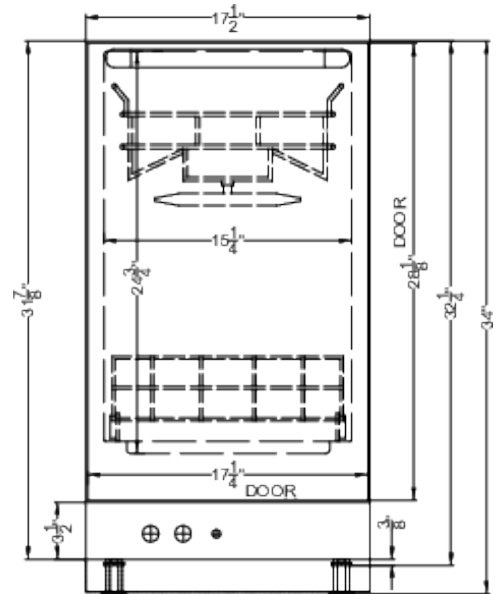

DW185SSADA Specifications:

Overview	
Nominal Height	32.0" (81 cm)
Height of Cabinet	32.25" (82 cm)
Nominal Width	18.0" (46 cm)
Width	17.5" (44 cm)
Nominal Depth	23.0" (58 cm)
Depth	22.5" (57 cm)
Depth with Handle	24.25" (62 cm)
Depth with door at 90°	45.5" (116 cm)
Dishwasher	Standard
Door	Stainless Steel
Cabinet	Stainless Look
US Electrical Safety	UL
Canadian Electrical Safety	ULC
Energy Usage/Year	250.0kWh/year
Amps	12.0
Voltage/Frequency	115 V AC/60 Hz
Weight	95.0 lbs. (43 kg)
Parts & Labor Warranty	1 Year
UPC	761101089379
Dishwasher	
Number of Cycles	8
Number of Racks	2
Rack Material	Wire
Silverware Basket	Yes
Delayed Start	Yes
China Setting	Yes
Interior Finish	Stainless Steel
Interior Height	24.75" (63 cm)
Interior Width	15.25" (39 cm)
Interior Depth	20.0" (51 cm)
Decibel Rating	47.0 dBA
Number of Options	8
Leveling Legs	Yes
Place Settings	8

FRONT VIEW