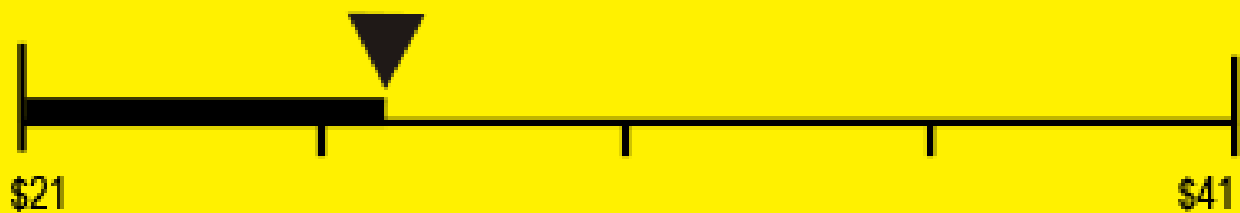

U.S. Government

Federal law prohibits removal of this label before consumer purchase

ENERGYGUIDE

Dishwasher
Capacity: Standard

Blomberg
Models

DW 51600 ****
DW 52600 ****
DWT 51600 ****
DWT 52600 ****
DWT 71600 ****

Estimated Yearly Operating Cost (when used with an electric water heater)

$27

Cost Range of Similar Models

234 kWh

Estimated Yearly Electricity Use

$20

Estimated Yearly Operating Cost
(when used with a natural gas water heater)

Your cost will depend on your utility rates and use.

- Cost range based only on standard capacity models.
- Estimated energy cost is based on 4 wash loads a week, and a national average electricity cost of 12 cents per kWh and natural gas cost of $1.09 per therm.
- For more information, visit www.ftc.gov/energy.