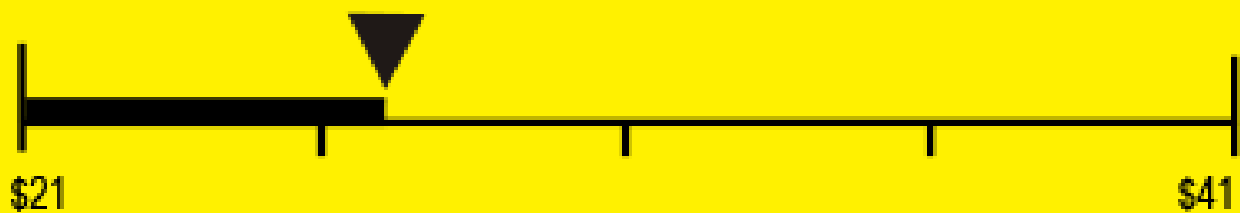

U.S. Government

Federal law prohibits removal of this label before consumer purchase

ENERGYGUIDE

Dishwasher
Capacity: Standard

Blomberg
Models

DW 51600 ****
DW 52600 ****
DWT 51600 ****
DWT 52600 ****
DWT 71600 ****

Estimated Yearly Operating Cost (when used with an electric water heater)

\$27

Cost Range of Similar Models

234 kWh

Estimated Yearly Electricity Use

\$20

Estimated Yearly Operating Cost
(when used with a natural gas water heater)