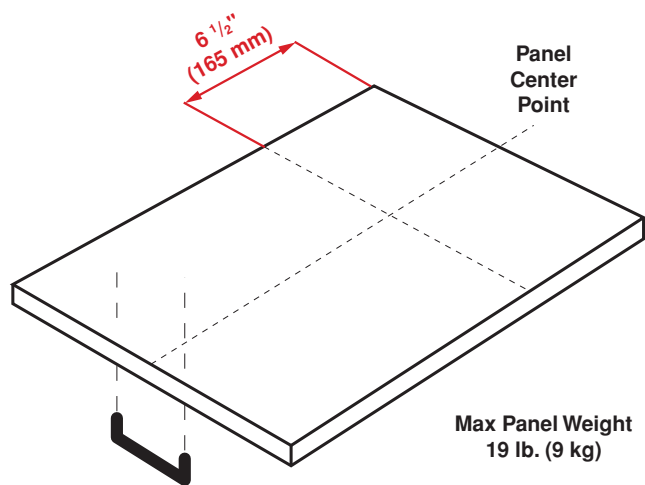

### Panel Ready Recommended Door Panel Size and Thickness:

DIMENSIONS (DWT51600SS)	
H x W x D	33 7/8 x 23 9/16 x 22 7/16 in. (86.1 x 59.8 x 57 cm)
Product Weight	87.08 lb. (39.5 kg)
Packed H x W x D	35 x 25 3/8 x 26 in. (88.9 x 64.4 x 66.1 cm)
Packed Weight	93.69 lb. (42.5 kg)

DIMENSIONS (DWT51600FBI)	
H x W x D	33 7/8 x 23 9/16 x 21 2/16 in. (86.1 x 59.8 x 57 cm)
Product Weight	83.55 lb. (37.9 kg)
Packed H x W x D	35 x 25 3/8 x 26 in. (88.9 x 64.4 x 66.1 cm)
Packed Weight	90.16 lb. (40.9 kg)

DIMENSIONS (DWT51600W)	
H x W x D	33 7/8 x 23 9/16 x 22 7/16 in. (86.1 x 59.8 x 57 cm)
Product Weight	87.08 lb. (39.5 kg)
Packed H x W x D	35 x 25 3/8 x 26 in. (88.9 x 64.4 x 66.1 cm)
Packed Weight	93.69 lb. (42.5 kg)