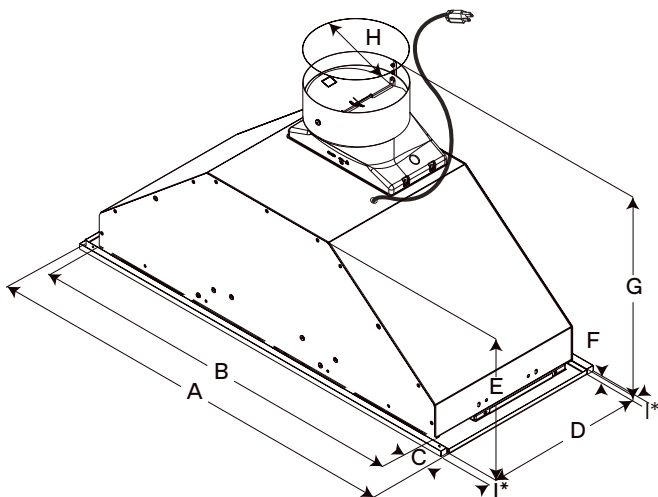

Asti

Insert hood

Learn more

MEASUREMENTS

	EAS422SS	EAS428S1
A	22 1/2" (57.1 cm)	28 1/4" (71.8 cm)
B	19 11/16" (50.8 cm)	26" (66 cm)
C	1 3/8" (3.5 cm)	1 1/8" (2.8 cm)
D	10 3/4" (27.2 cm)	
E	9 1/2" (24.2 cm)	
F	5/16" (.85 cm)	
G	14 9/16" (37 cm)	
H	6" (15 cm)	
I*	1/2" (1.2 cm)	

I*- Stainless steel spacers must be installed and used when cabinet depth is greater than 12"

DESCRIPTION

Asti is designed for discreet mounting inside cabinetry, fits perfectly into 12" deep cabinetry, and is ideal for kitchens where space is limited or the range hood needs to be out of sight.

FEATURES

3x layer mesh

Led light

GENERAL PROPERTIES

Width	22"	28"
Model	EAS422SS	EAS428S1
Dimensions	22 1/2"W x 10 3/4"D x 9 1/2"H	28 1/4"W x 10 3/4"D x 9 1/2"H
Blower Type ¹ (Internal)	400 CFM (3-speed)	
Noise (Min-max sones) ¹	0.4-5.0 Sones	
Electrical	120V-60Hz, 289W	
Illumination	2 LED, 2.1W, 4000K, 235 Lumen	
Finish	Stainless Steel	
Controls	Backlit electronic push buttons	
Grease filters	2 Dishwasher-Safe, Anodized aluminum mesh filter	
Installation type	Ducted or recirculating with kit (sold separately)	
Duct transition	6" round with backdraft damper (top only)	