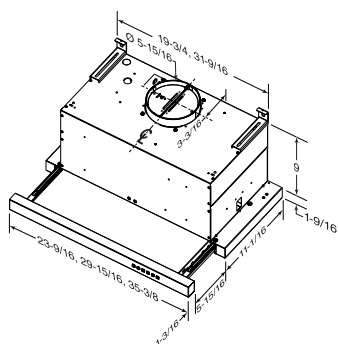

BROAN *Elite*

EBS1

STAINLESS
24" 30" 36"
EBS1244SS
EBS1304SS
EBS1364SS

European Inspired Style. The EBS1 is a European design that mounts into a cabinet above the cooktop with only a slim sliding drawer visible, fitting seamlessly into today's modern kitchen.

- Powerful 400 Max Blower CFM quickly clears smoke and odors
- Quiet range hood offering a sound level of 1.2 sones at normal speed
- Two high-efficiency micro-mesh filters are easy to clean and feature a quick-release latch
- Two built-in LED modules provide even lighting over the cooktop
- 3-speed backlit push-button control
- Use non-duct recirculation kit S1104971 for a non-ducted installation (sold separately)
- CRT Technology provides the ability to meet codes and reduce airflow to 300 CFM
- Intended for installation into frameless cabinets only

SPECIFICATIONS

Width	MAX Blower CFM*	Blower	Sones†	Volts	Amps	Duct
24" 30" 36"	400	Internal	1.2	120	3.7	6" RD

OPTIONAL ACCESSORIES

Grease Filter Sets	Non-duct Kit	Non-duct Replacement Filter
S1104811 (A) S1104812 (B) S1104813 (A) S1104814 (B)	S1104971	S1104970