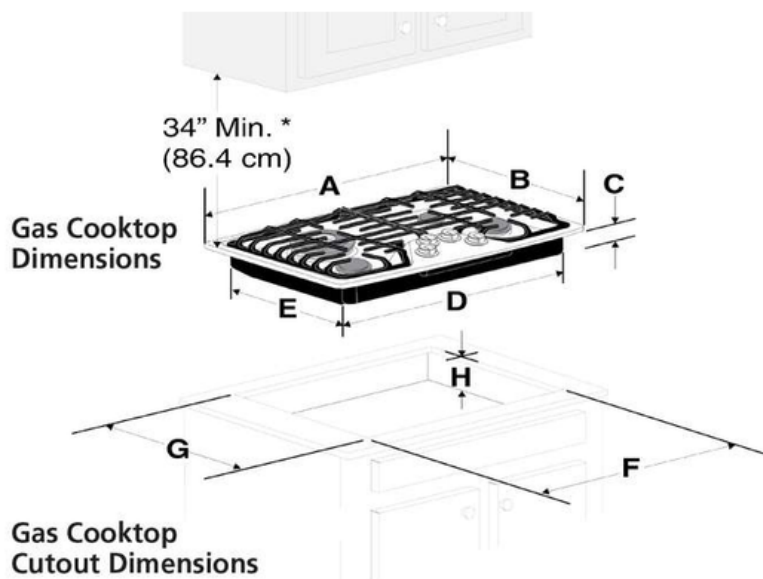

### Dimensions and Volume

Height	2.438"
Width	30"
Depth	21"
Cutout Height	7 1/2"
Maximum Cutout Width	29.313"
Minimum Cutout Width	27 1/4"
Maximum Cutout Depth	20"
Minimum Cutout Depth	19"

## Installation Diagram

PRODUCT DIMENSIONS					
MODEL	A. WIDTH	B. DEPTH	C. HEIGHT	D. BOX WIDTH	E. BOX DEPTH
30" Gas Cooktop	30" (76.2 cm)	21" (53.3 cm)	2 7/16" (6.2 cm)	27" (68.6 cm)	18 7/8" (47.9 cm)
36" Gas Cooktop	36" (91.4 cm)	21" (53.3 cm)	2 7/16" (6.2 cm)	33 5/8" (85.4 cm)	18 7/8" (47.9 cm)