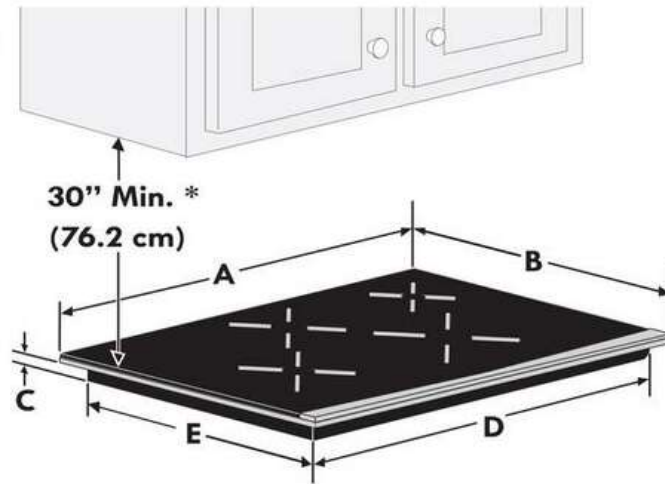

Dimensions and Volume

Height	4 3/8"
Width	36 3/4"
Depth	21 3/8"
Minimum Cutout Width	33 7/8"
Maximum Cutout Width	36 1/8"

General Specifications

Prop 65 Label	Yes
Warranty - Labor	1 Year
Warranty - Parts	1 Year

Performance Certifications and Approvals

ENERGY STAR Certified	Yes
-----------------------	-----

Installation Diagram

* 30" (76.2 cm) min. for unprotected cabinet and 24" (61 cm) min. for cabinet with protected bottom surface.

Cooktop Dimensions

Cooktop Cutout Dimensions

COOKTOP DIMENSIONS					CUTOUT DIMENSIONS				
A. WIDTH	B. DEPTH	C. HEIGHT	D. WIDTH	E. DEPTH	F. WIDTH		G. DEPTH		H. HEIGHT
					Min.	Max.	Min.	Max.	
30 ⁵ / ₈ (77.8)	21 ³ / ₈ (54.4)	2 ⁷ / ₈ (7.3)	28 ¹ / ₄ (71.8)	19 ³ / ₈ (49.2)	28 ¹ / ₂ (72.4)	29 ⁷ / ₈ (75.9)	19 ⁵ / ₈ (49.9)	20 ¹ / ₂ (52.1)	3 ⁵ / ₈ (9.2)
36 ³ / ₄ (93.4)	21 ³ / ₈ (54.4)	2 ⁷ / ₈ (7.3)	33 ⁵ / ₈ (85.4)	18 ⁷ / ₈ (47.9)	33 ⁷ / ₈ (86.0)	36 ¹ / ₈ (91.8)	19 ¹ / ₈ (48.6)	20 ¹ / ₂ (52.1)	3 ⁵ / ₈ (9.2)