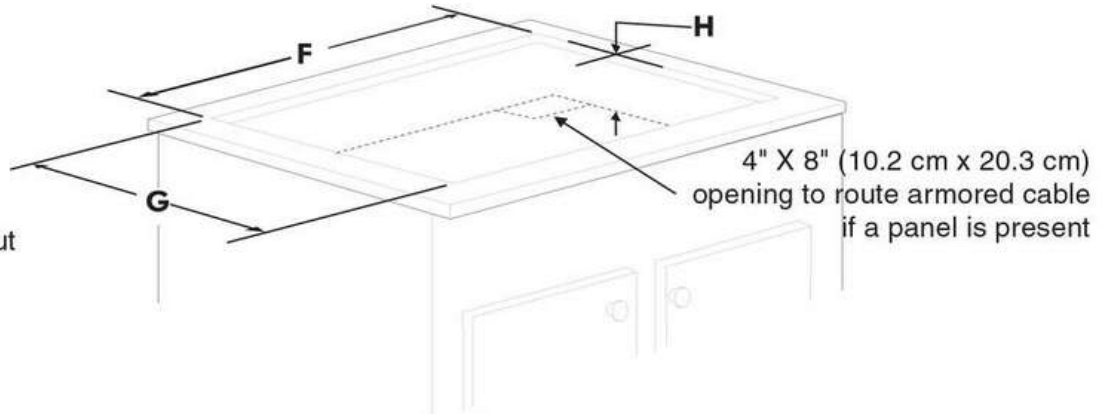

Performance Certifications and Approvals

ENERGY STAR Certified	Yes
-----------------------	-----

Installation Diagram

* 30" (76.2 cm) min. for unprotected cabinet and 24" (61 cm) min. for cabinet with protected bottom surface.

Cooktop Dimensions

Cooktop Cutout Dimensions

COOKTOP DIMENSIONS					CUTOUT DIMENSIONS				
A. WIDTH	B. DEPTH	C. HEIGHT	D. WIDTH	E. DEPTH	F. WIDTH		G. DEPTH		H. HEIGHT
					Min.	Max.	Min.	Max.	
30 ⁵ / ₈ (77.8)	21 ³ / ₈ (54.4)	2 ⁷ / ₈ (7.3)	28 ¹ / ₄ (71.8)	19 ³ / ₈ (49.2)	28 ¹ / ₂ (72.4)	29 ⁷ / ₈ (75.9)	19 ⁵ / ₈ (49.9)	20 ¹ / ₂ (52.1)	3 ⁵ / ₈ (9.2)
36 ³ / ₄ (93.4)	21 ³ / ₈ (54.4)	2 ⁷ / ₈ (7.3)	33 ⁵ / ₈ (85.4)	18 ⁷ / ₈ (47.9)	33 ⁷ / ₈ (86.0)	36 ¹ / ₈ (91.8)	19 ¹ / ₈ (48.6)	20 ¹ / ₂ (52.1)	3 ⁵ / ₈ (9.2)