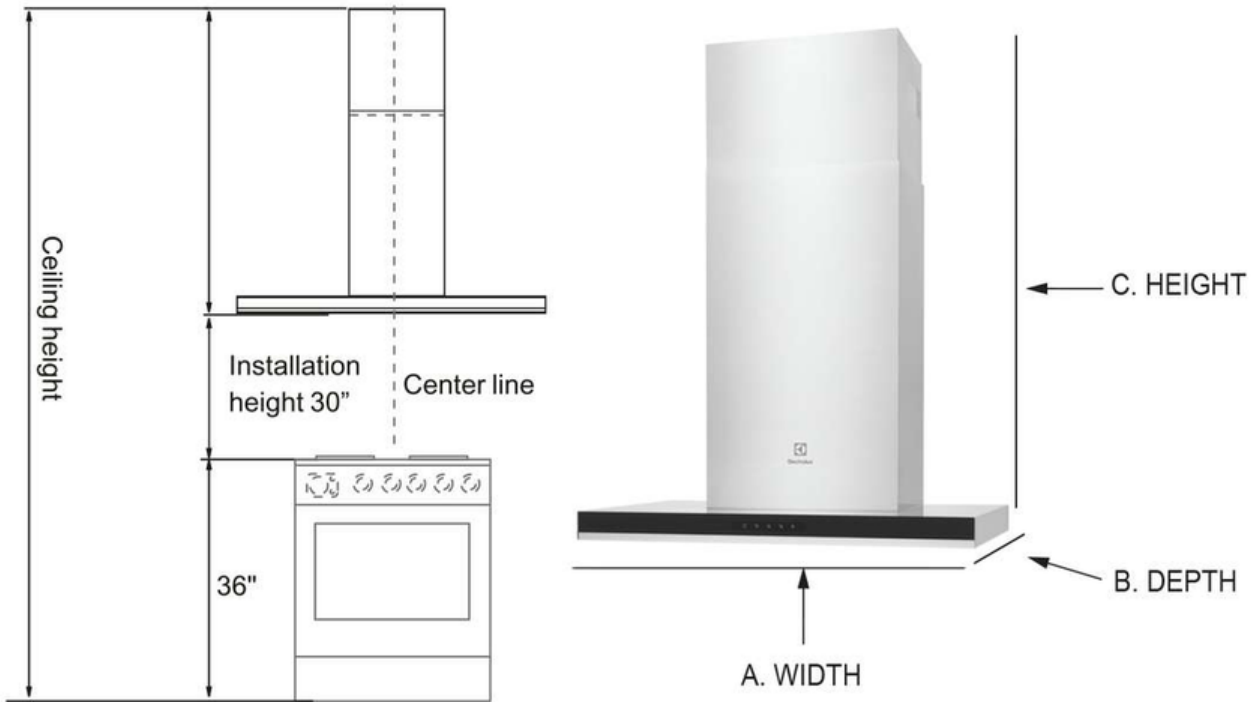

## Dimensions and Volume

Height	53 29/32"
Width	29 3/4"
Depth	19 45/64"

CANADA • 5855 Terry Fox Way • Mississauga, ON L5V 3E4 • 1-800-265-8352 • [electroluxappliances.ca](http://electroluxappliances.ca)

30" Wall-Mount T Shape Hood

ECVW3062AS

Version : 12/20

PRODUCT DIMENSIONS			
MODEL	A. WIDTH	B. DEPTH	C. HEIGHT
30" T Shape Hood	29 3/4" (75.57 cm)	19 7/10" (50.04cm)	30" - 53 9/10" (76.2cm - 136.9cm)
36" T Shape Hood	35 3/4" (90.81cm)	19 7/10" (50.04 cm)	30" - 53 9/10" (76.2cm - 136.9cm)
42" T Shape Hood	41 3/4" (106.05 cm)	23 7/10" (50.04 cm)	30" - 53 9/10" (76.2cm - 136.9cm)