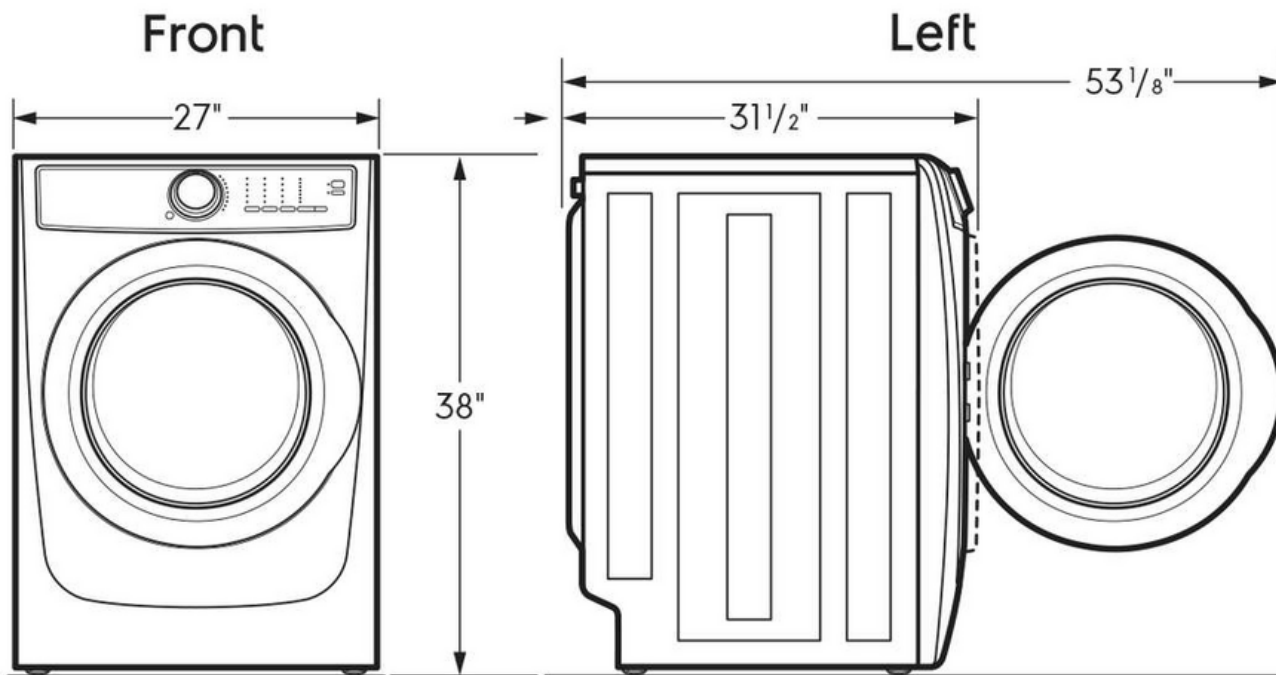

Safety Certifications and Approvals

UL Listed

Yes

Installation Diagram