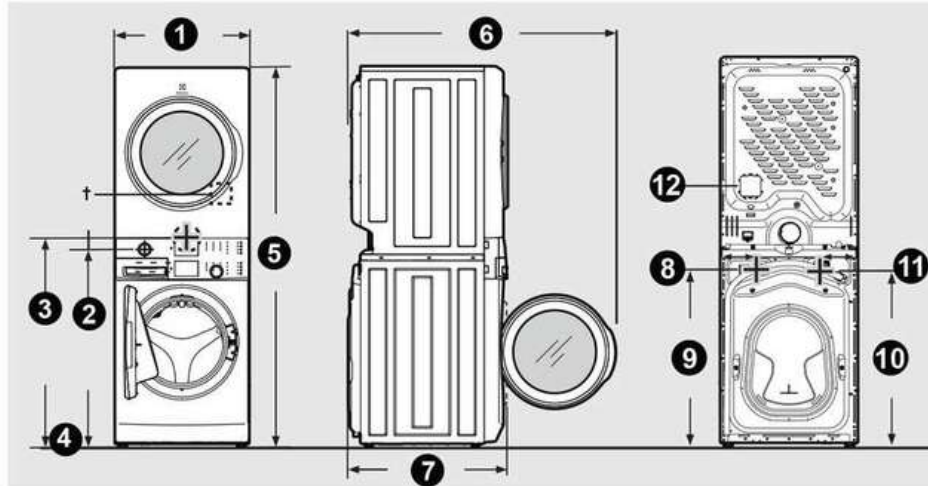

Dimensions and Volume

Height	76 1/4"
Width	27"
Depth	32"
Minimum Depth for Installation	36"
Washer Drum Capacity	4.4 Cu. Ft.
Dryer Drum Capacity	8 Cu. Ft.

Energy Data

Energy Efficiency	Tier 1
kWh/year	50 kWh
Water Usage/Year	4154 Gallons

ENERGY STAR Certified	Yes
High Efficiency	Yes

Installation Diagram

Laundry Center Dimensions

[†] Dryer electrical supply on rear of unit.

NOTE

- Allow minimum 36" of depth space for proper installation with 90° quick turn elbow for venting.
- Connection of water inlet hose on steam laundry center adds 3/4 in. (2 cm) to installation depth.
- Power supply cord length on washer approximately 60 inches (152.5 cm).
- Drain hose length on washer approximately 59 inches (150 cm).
- Power supply cord length on gas laundry center or electric Canadian laundry center approximately 60 inches (152.5 cm).

Gas to Propane Dryer Conversion Kit

P/N: PCK4200

Laundry Center Dimensions	
1. Unit width	27" (69 cm)
2. Height to gas supply pipe on rear of gas unit	39.7" (101 cm)
3. Centerline height for rear vent	41.8" (106 cm)
4. Floor line	--
5. Unit height	76.3" (194 cm)
6. Door clearance	53.9" (137 cm)
7. Unit depth	31.9" (81 cm)
8. Width distance to water connections	7.8" (20 cm)
9. Height to water connections	35.7" (91 cm)
10. Height to washer power connections	35.5" (91 cm)
11. Width distance to washer power connections	7.1" (18 cm)
12. Height to dryer electrical supply	48" (122 cm)