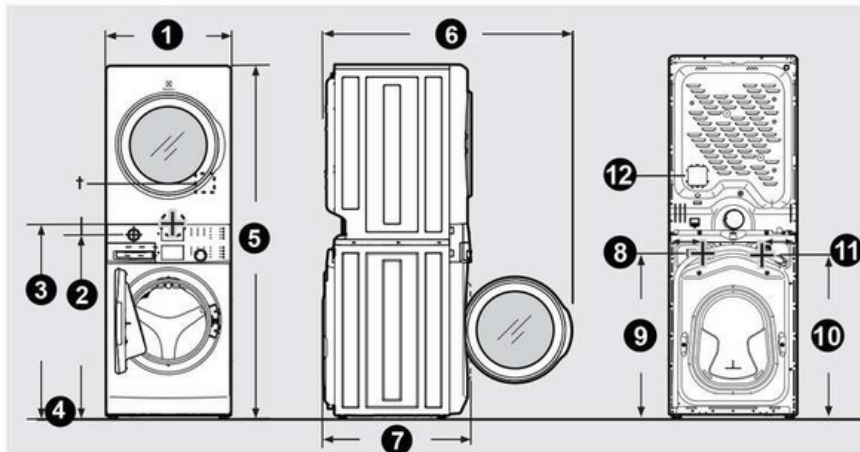

CANADA • 5855 Terry Fox Way • Mississauga, ON L5V 3E4 • 1-800-265-8352 • electrolux.ca

Installation Diagram

Laundry Center Dimensions

¹ Dryer electrical supply on rear of unit.

NOTE

- Allow minimum 36" of depth space for proper installation with 90° quick turn elbow for venting.
- Connection of water inlet hose on steam laundry center adds 3/4 in. (2 cm) to installation depth.
- Power supply cord length on washer approximately 60 inches (152.5 cm).
- Drain hose length on washer approximately 59 inches (150 cm).
- Power supply cord length on gas laundry center or electric Canadian laundry center approximately 60 inches (152.5 cm).

Laundry Center Dimensions	
1. Unit width	27" (69 cm)
2. Height to gas supply pipe on rear of gas unit	39.7" (101 cm)
3. Centerline height for rear vent	41.8" (106 cm)
4. Floor line	--
5. Unit height	76.3" (194 cm)
6. Door clearance	53.9" (137 cm)
7. Unit depth	31.9" (81 cm)
8. Width distance to water connections	7.8" (20 cm)
9. Height to water connections	35.7" (91 cm)
10. Height to washer power connections	35.5" (91 cm)
11. Width distance to washer power connections	7.1" (18 cm)
12. Height to dryer electrical supply	48" (122 cm)