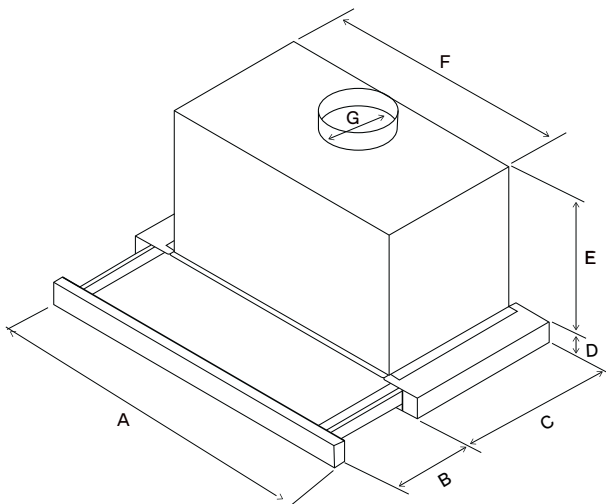

TT

Undercabinet hood

Learn more

MEASUREMENTS

	ETT424S1	ETT430SS	ETT436SS
A	24" (60.9 cm)	30" (76.2 cm)	36" (91.4 cm)
B		6" (15.4 cm)	
C		11" (27.4 cm)	
D		1 9/16" (3.9 cm)	
E		10 3/4" (27.3 cm)	
F	18 1/8" (46 cm)	24 1/2" (62.2 cm)	29 15/16" (76 cm)
G		6" (15.2 cm)	

DESCRIPTION

The ultra-slim design of TT hides quietly within cabinetry and extends less than 2" below the edge. When called to action, the horizontal visor effortlessly pulls out to provide added air capture during cooking. TT design is ideal for smaller kitchens or where under-cabinet space is limited. The 400 CFM blower provides more than adequate power for everyday cooking. The 3-speed blower and LED lighting are operated with modern electronic touch controls, which are out of sight and behind the visor when idle.

FEATURES

 Led light

GENERAL PROPERTIES

Width	24"	30"	36"
Model	ETT424S1	ETT430SS	ETT436SS
Dimensions	24"W x min:11" max 17"D x 12 5/16"H	30"W x min:11" max 17"D x 12 5/16"H	36"W x min:11" max 17"D x 12 5/16"H
Blower Type** (Internal)	400 CFM (3-speed)		
Noise (Min-max sones)**	0.4-5.0 Sones		
Electrical	120V-60Hz, 245W		
Illumination	2 LED, 2.1W, 3000K		
Finish	Stainless Steel		
Controls	Hidden electronic touch controls		
Filters	Dishwasher-safe, anodized aluminum mesh filter		
Installation type	Ducted or recirculating wit kit (sold separately)		
Duct transition	Round 6" (top discharge)		