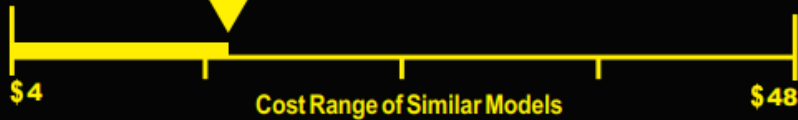

U.S. Government

Federal law prohibits removal of this label before consumer purchase.

ENERGYGUIDE

Clothes Washer
Capacity Class: Standard

Element Appliance Company, LLC
Model:ETW4125CW
Capacity (tub volume): 4.1 cubic feet

Compare ONLY to other labels with yellow numbers.
Labels with yellow numbers are based on the same test procedures.

Estimated Yearly Energy Cost (when used with an electric water heater)

\$16

113 kWh

Estimated Yearly Electricity Use