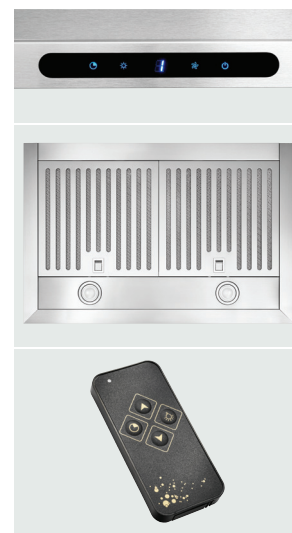

BROAN *Elite*

EWP1

STAINLESS
30" 36"
EWP1306SS
EWP1366SS

Classic style and superior performance make this chimney range hood the perfect addition to any kitchen. Quiet operation and bright LED lighting enhances your cooking experience, while the sleek 4-speed capacitive touch control makes operation and clean-up easy. An optional remote allows for convenient control from anywhere in the kitchen.

- Ultra-quiet 640 MAX Blower CFM operates at best-in-class <0.3 sones at normal speed.
- Bright 2-level LED modules (included).
- Tap-touch, four-speed capacitive control features a smooth, easy-to-clean surface.
- Dishwasher-safe hybrid baffle filters feature a quick-release latch for easy removal.
- CRT provides the ability to meet codes and reduce airflow to 300 or 400 CFM.
- 15 minute delay-off function keeps hood running after cooking to ensure smoke and odors have cleared the environment.
- Optional non-duct recirculation kit and filters available.
- Ducted/non-ducted telescopic flue extension accommodates 8' to 9' ceiling heights. Flue extensions available to accommodate ceiling heights from 9' to 10'.
- Installation brackets are included for easy installation.