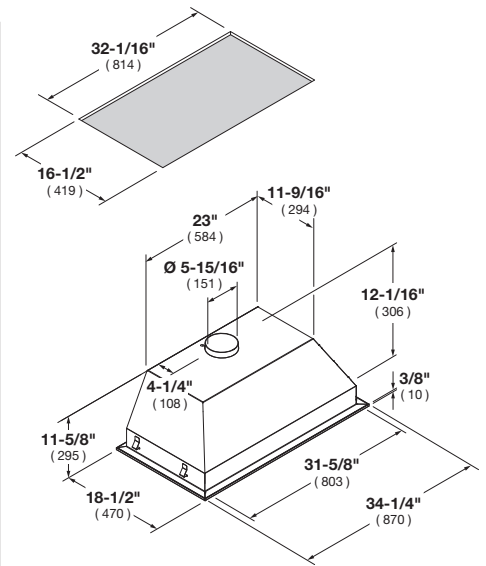

INSERT HOOD

600 CFM
69 dB sound rating
Pro Baffle Filters
LED Lighting

OPTIONAL ACCESSORIES

FMFIL Charcoal Filters

DISTINTO

34" INSERT HOOD

CODE ID	F6BP34S1 - 34" INSERT HOOD	
Series and Finish	600 Series - Insert - Stainless Steel	
CONTROL PANEL		
Control Type	4 speed mechanical control	
PERFORMANCES		
Output (CFM)	600	
Sound Level (dB)	69	
Motor	One	
Venting Type	Ducted and recirculating	
FEATURES		
Filter Style	Pro Baffle	
Lighting	2 x 1.2W LED	
Duct diameter	5 - 15/16"	(150 mm)
DIMENSIONS/WEIGHT		
Overall dim - Width	34 - 1/4"	(870 mm)
Overall dim - Height	13 - 1/8"	(330 mm)
Overall dim - Depth	18 - 1/2"	(470 mm)
Cut-out (w x d)	32 - 1/16" x 16 - 1/2"	(814 mm x 419 mm)
Gross Weight	51 lbs	(23 kg)
POWER / RATINGS (115 V, 60 HZ)		
Watts / Amps	430W - 3.8A	
Power Cable	Nema 5-15P	
INSTRUCTIONS FOR USE		
Use & Care Manual / Installation Manual	English / French / Spanish	