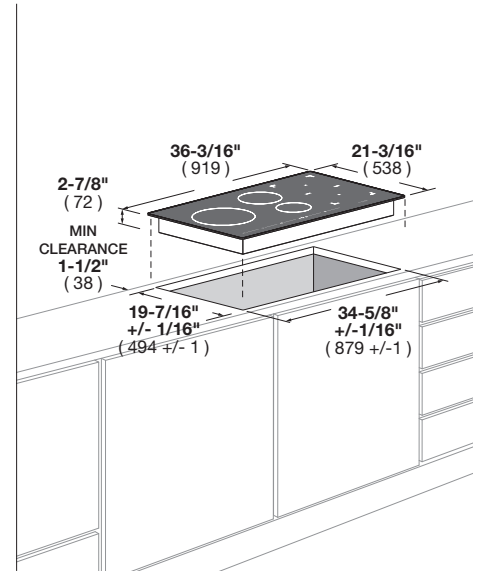

DISTINTO

36" INDUCTION COOKTOP WITH
BRUSHED ALUMINUM TRIM

CODE ID	F7IT36S1 - 36" INDUCTION COOKTOP WITH BRUSHED ALUMINUM TRIM			
Series and Finish	700 Series - Ceramic glass with aluminum frame			
CONTROL PANEL				
Control Type	Touch Control			
COOKTOP				
Type	INDUCTION			
Cooking Surface	Ceramic Glass			
Slider Touch Control for Power Setting	•			
Digital Display for Power Level	•			
INDUCTION COOKTOP FEATURES				
Pot Detection System	•			
Bridge double zone	•			
Power Levels	1 to 9			
Warming Function 158°F / 70°C	•			
Booster/Fast Boil Function for Each Zone	•			
Auto-boil and Reduce for Each Zone	•			
Residual Heat Indication	•			
Individual Timer for each Zone	•			
Child Lock	•			
Key Lock (LED)	•			
Pause/recall (LED)	•			
General ON/OFF Key (LED)	•			
Cooking Zones	5			
Burners types (Front-L) - Power (Max/Booster)	Inductor	11"	(280 mm)	2300W / 3600W
Burners types (Rear Central) - Power (Max/Booster)	Inductor	7"	(180 mm)	1850W / 3000W
Burners types (Front Central) - Power (Max/Booster)	Inductor	5 - 3/4"	(145 mm)	1400W / 2200W
Burners types (Rear/Front-R) - Power (Max/Booster)	(Octagonal) Inductor	7 - 1/2" x 8 - 1/2"	(190 mm x 220 mm)	2000W / 3600W
DIMENSIONS/WEIGHT				
Overall dim - Width	36 - 3/16"		(919 mm)	
Overall dim - Height	4"		(100 mm)	
Overall dim - Depth	21 - 3/16"		(538 mm)	
Cut-out - Width (Tolerance)	34 - 5/8" tol. 1/16"		(879 mm) - (tol. 1 mm)	
Cut-out - Height	2 - 5/8" + conduit 1 - 1/16"		(67 mm) + conduit (27 mm)	
Cut-out - Depth (Tolerance)	19 - 3/8" tol. 1/16"		(492 mm) - (tol. 1 mm)	
Gross Weight	55 lbs		(25 kg)	
POWER / RATINGS (208/240 V, 60 HZ)				
kW / Amps rating at 240V, 60Hz	10.8kW - 45A			
kW / Amps rating at 208V, 60Hz	9.40kW - 45A			
Power Cable	Conduit			
INSTRUCTIONS FOR USE				
Use & Care Manual / Installation Manual	English / French / Spanish