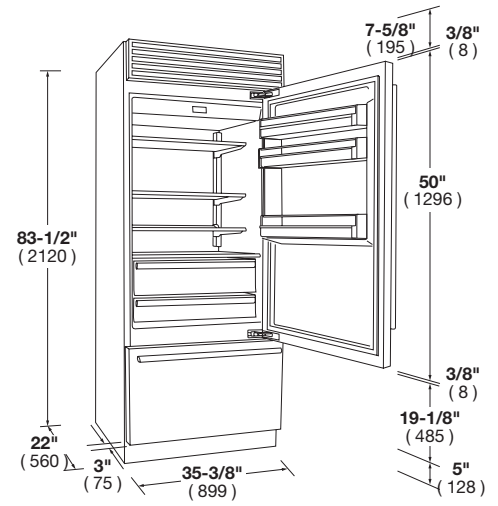

Holiday Mode

Ice Maker

FRIDGE

Refrigeration Compartment
FlexZone Bottom Drawer
Total No Frost
Stainless Steel Crisper Drawers
Ice Maker with ice tray
LED Lighting
Brilliant white aluminium interior

OPTIONAL ACCESSORIES

REFSBSPRO60
Coupling kit with a 24" wine cellar
REFSBSPRO72
Two 36" Fridges coupling kit

SOFIA

36" PROFESSIONAL FRIDGE

CODE ID	LEFT HINGE	F7PBM36S2-L 36" PROFESSIONAL FRIDGE	F7PBM36S2-R 36" PROFESSIONAL FRIDGE	RIGHT HINGE
Series and Finish	Series 700 - Professional Design - Stainless Steel			
PERFORMANCES/CAPACITY				
Annual Energy Usage	\$69 (571 kWh)			
Noise Level db	40			
Fridge compartment capacity (cbft)	14.7			
Flexzone Bottom-Drawer capacity (cbft)	3.8			
FEATURES				
Fridge Compartment				
Glass Shelves	2			
Adjustable Door Shelves	3			
Micro shot-peened Stainless Steel Drawers	2 Low Temp			
Flexzone Bottom-Drawer				
White Painted Drawers	1			
Internal Drawers	1 + 1 ice tray			
LED lighting	•			
Ice Maker	•			
Equipment				
No Frost	•			
Flexzone	•			
TruPivot hinges	•			
DIMENSIONS/WEIGHT				
Width in	35 - 3/8"	900 mm		
Height in	83 - 1/2"	2121 mm		
Depth without handle in	25"	635 mm		
Minimum niche height in	84"	2134 mm		
Door clearance in	57 - 7/8"	1470 mm		
Door opening angle	105°			
Net Weight	540 lbs	(245 kg)		
POWER / RATINGS (115 V, 60 HZ)				
Watts / Amps	552W - 4.8A			
Power Cable	Nema 5-15P			
INSTRUCTIONS FOR USE				
Use & Care Manual / Installation Manual	English / French / Spanish			