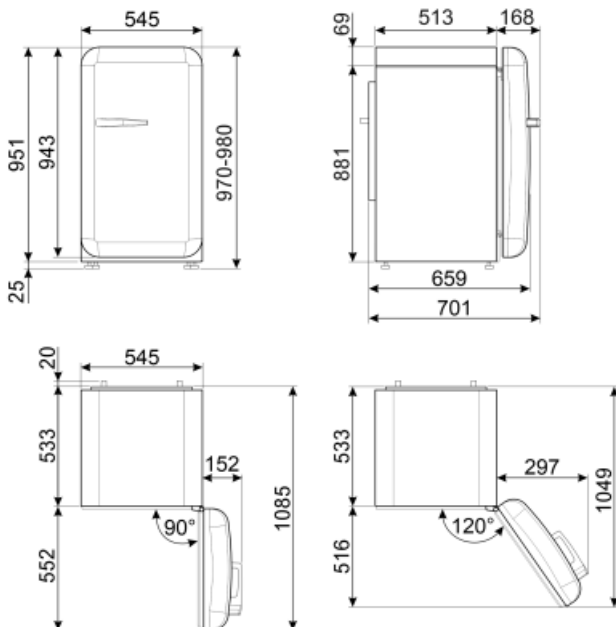

Internal freezer compartment   Yes

Other technical features

Temperature setting type	Electro-mechanical
No. of compressors	1
Refrigerant gas type	R600a
Foam agent	Cyclopentane

Performance / Energy Label NEW

Total volume	4.48 cu. ft.	Refrigerator volume	3.85 cu. ft.
Noise level	37 dB(A) re 1 pW	Climatic class	SN, N, ST, T
Freezer capacity	0.64 cu. ft.		

Electrical Connection

Plug	(A) USA & Mexico	Voltage (V)	120 V
Electrical connection rating	110 W	Frequency (Hz)	60 Hz
Current	1,25 A	Power cord length	70 7/8 "