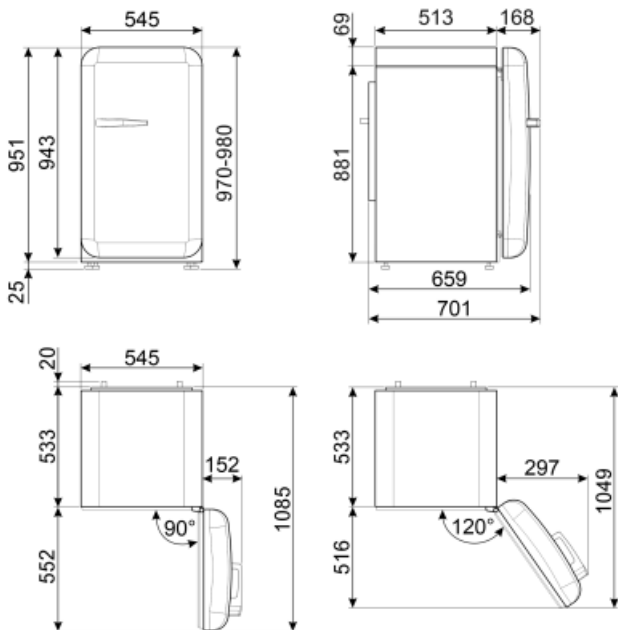

Internal freezer compartment Yes

Other technical features

Temperature setting type	Electro-mechanical
No. of compressors	1
Refrigerant gas type	R600a
Compressor type	Standard
Foam agent	Cyclopentane

Performance / Energy Label NEW

Total volume	4.48 cu. ft.	Refrigerator volume	3.85 cu. ft.
Noise level	37 dB(A) re 1 pW	Climatic class	SN, N, ST, T
Freezer capacity	0.64 cu. ft.		

Electrical Connection

Plug	(A) USA & Mexico	Voltage (V)	120 V
Electrical connection rating	110 W	Frequency (Hz)	60 Hz
Current	1,25 A	Power cord length	70 7/8 "