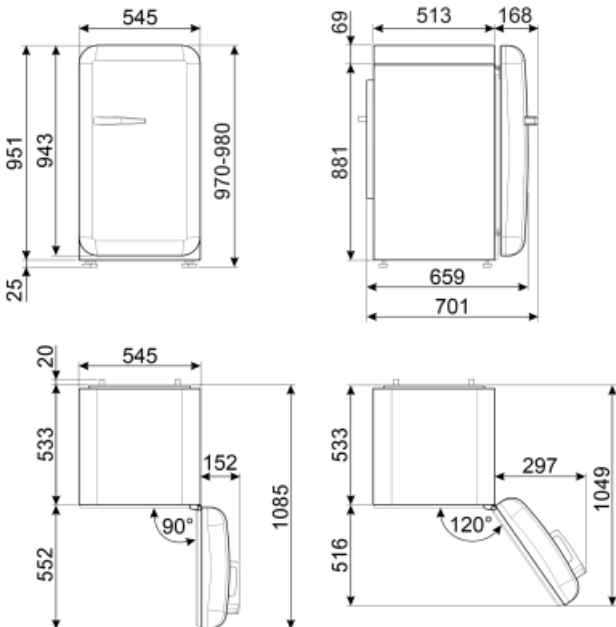

Internal freezer compartment   Yes

Other technical features

Temperature setting type	Electro-mechanical
No. of compressors	1
Refrigerant gas type	R600a
Compressor type	Standard
Foam agent	Cyclopentane

Performance / Energy Label NEW

Total volume	4.48 cu. ft.	Refrigerator volume	3.85 cu. ft.
Noise level	37 dB(A) re 1 pW	Climatic class	SN, N, ST, T
Freezer capacity	0.64 cu. ft.		

Electrical Connection

Plug	(A) USA & Mexico	Frequency (Hz)	60 Hz
Current	1,25 A	Power cord length	70 7/8 "
Voltage (V)	120 V