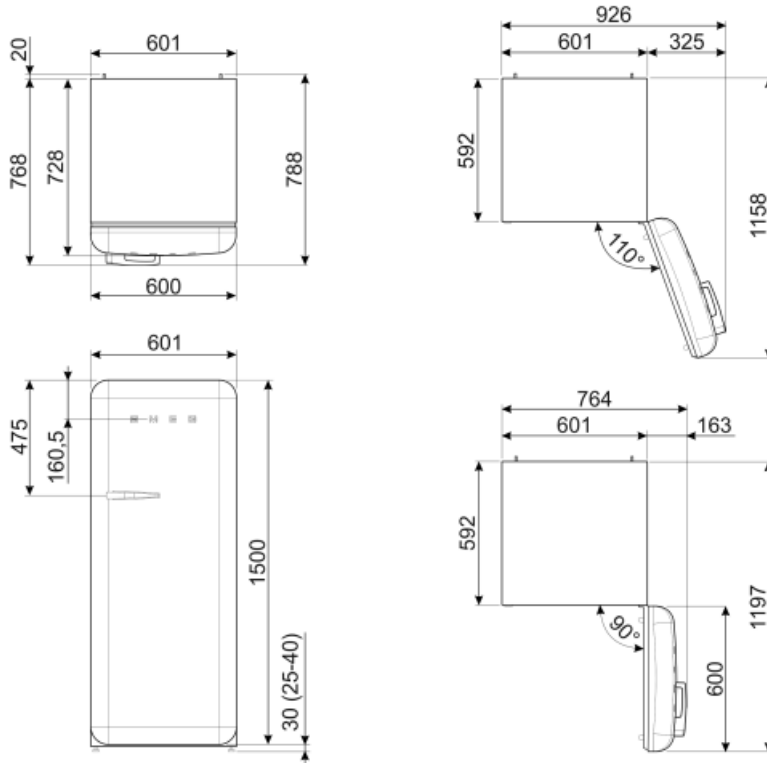

Refrigerator Inner Door

No. of door shelves with transparent cover	2	No. of bottle shelves	1
Number of adjustable door shelves	2	Door bin with wire support	Yes
Adjustable door bins with wire support	Yes		

Electrical Connection

Plug	(A) USA & Mexico	Frequency (Hz)	50/60 Hz
Current	2.2 A	Power cord length	70 7/8 "
Voltage (V)	120 V		

Symbols glossary (TT)

The automatic defrost system works by automatically defrosting at regular intervals eliminating the need to defrost altogether.