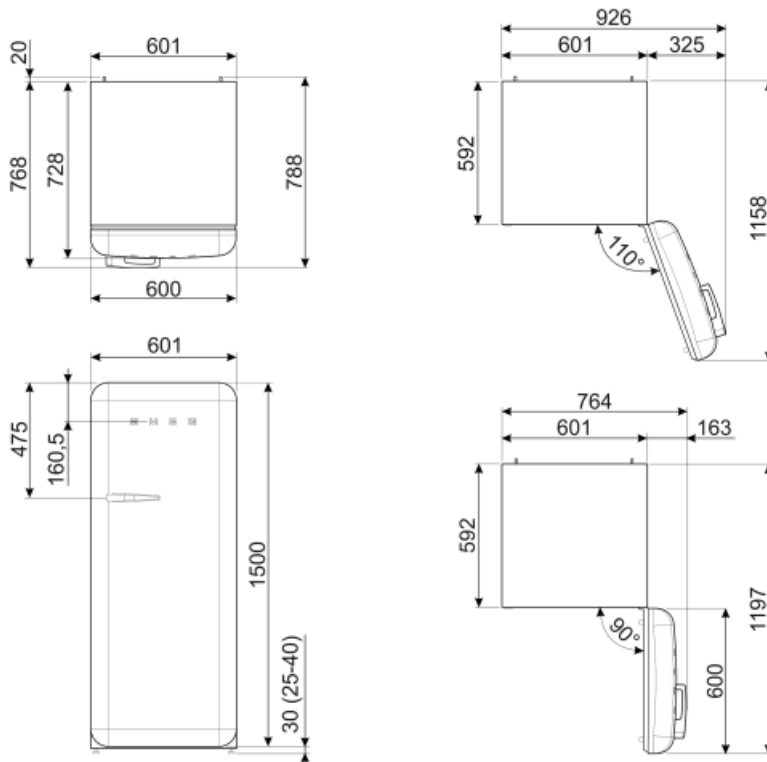

Freezer features

Internal freezer compartment   Yes

Other technical features

Door open alarm	Acoustic and visual
Temperature setting type	Electronic
No. of compressors	1
Refrigerant gas type	R600a
Compressor type	Inverter
Foam agent	Cyclopentane

Performance / Energy Label NEW

Freezer volume   0.00 cu. ft.

Electrical Connection

Plug	(A) USA & Mexico	Frequency (Hz)	50/60 Hz
Current	2.2 A	Power cord length	70 7/8 "
Voltage (V)	120 V